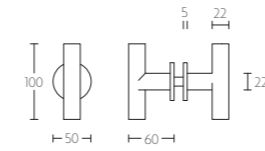

PBT23G

mat roestvast staal
satin stainless steel

PB231 massieve set hefschuifdeurbeslag inclusief schuifdeurkom voor buitenzijde | single solid internal lift-up sliding door handle with external flush pull