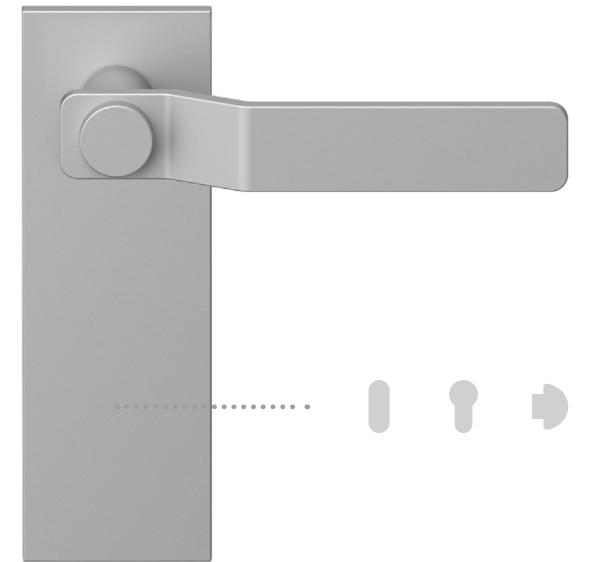

Solis

Handle on Short T plate
Maniglia su placca Short T

Solis is new-generation simplicity. The round shape of the cylinder transforms into a flat rectangular body with soft corners, while maintaining a consistency of circularity.

Gas

Handle on Short Q plate
Maniglia su placca Short Q

Gas is the contemporary reinterpretation of the common industrial flat lever handle, historically created through bending sheet metal. It is from these origins that the Gas handle is generated.

Gas Groove

Handle on Short Q plate
Maniglia su placca Short Q

Gas Groove is the twin of the Gas handle. The same industrial spirit but with a knurled detail that adds an element of unprecedented elegance for a product with a solid and compact mood.