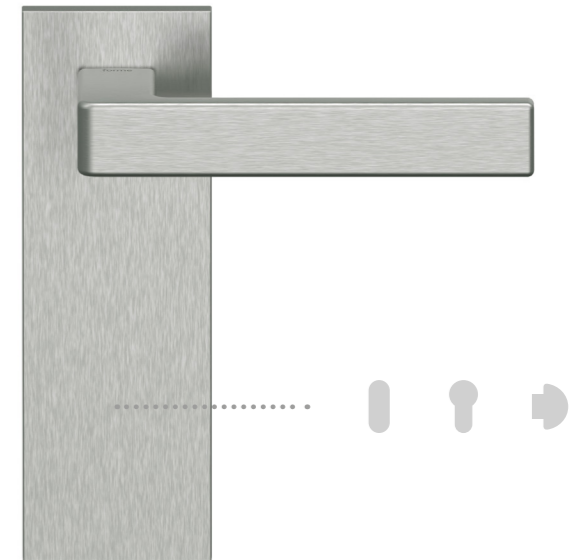

Gas Groove

Handle on Short Q plate
Maniglia su placca Short Q

Gas Groove is the twin of the Gas handle. The same industrial spirit but with a knurled detail that adds an element of unprecedented elegance for a product with a solid and compact mood.

Leeds

Handle on Short Q plate
Maniglia su placca Short Q

Leeds has a geometric concept where squares and rectangles stylishly alternate. It is a linear figure with the material concentrated on the rosette area for a super compact effect.

12

Elle

Handle on Short Q plate
Maniglia su placca Short Q

Faithful to her name, Elle draws a letter L through a perfectly round design. 360 degree circular rosette.

Naxos

Handle on Short Q plate
Maniglia su placca Short Q

A handle of pure design, with light and angled lines and a flat body. Contemporary and unique, Naxos gives its environment an ethereal charm.

13

Asti

Handle on Short Q plate
Maniglia su placca Short Q

An iconic handle, very simple yet disruptive in its elegance. Asti represents purity and simplicity due to its light lines with rounded corners. Ideal in any contemporary context.