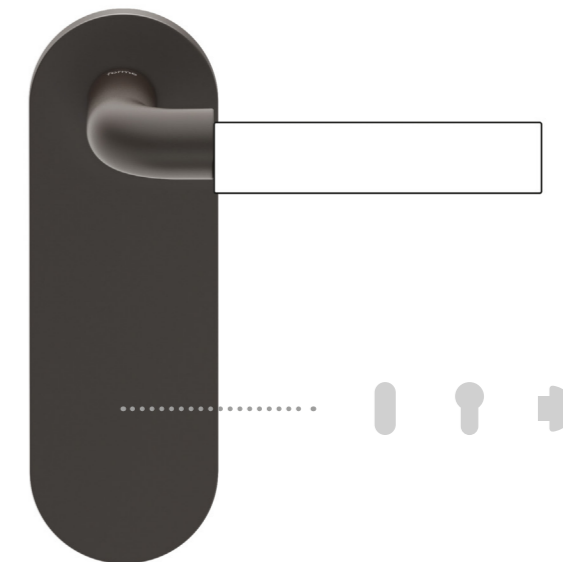

01. Insert the three fixing screws into the holes in the under-rosette, using the centralizer, to secure it to the door.

02. Remove the protective films from the four stickers on the back of the plate.

03a. Apply the Short plate vertically on the under-rosette making the stickers adhere to the door surface.

03b. Apply the Short plate horizontally on the under-rosette making the stickers adhere to the door surface.

04a. Position the handle and secure it with the grub screw provided.

04b. Position the handle and secure it with the grub screw provided.

Shinobi

Handle on Short T plate
Maniglia su placca Short T

For Shinobi, one cut perfectly splits the iconic shape of the handle, creating an evocative, reimagined design. Two suspended elements that harmonise and impress.

Shinobi Groove

Handle on Short T plate
Maniglia su placca Short T

The Groove version of Shinobi features a knurling on the final part of the handle. A texture that enriches the design and reinforces the ergonomics of the structure.