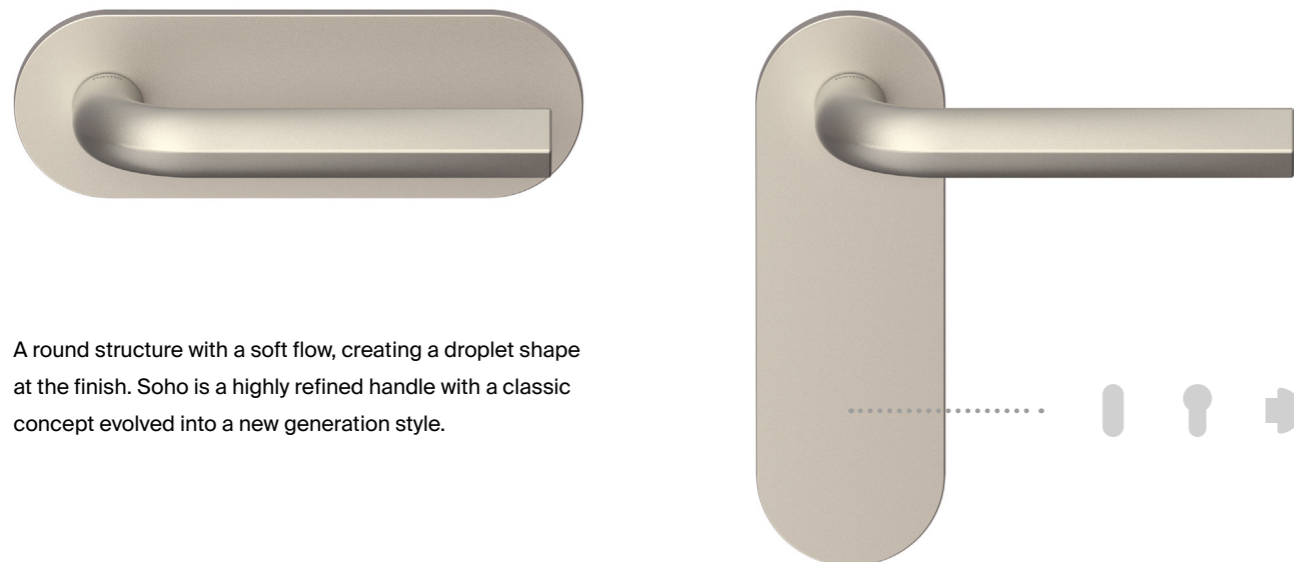

Shinobi Groove

Handle on Short T plate
Maniglia su placca Short T

The Groove version of Shinobi features a knurling on the final part of the handle. A texture that enriches the design and reinforces the ergonomics of the structure.

Shinobi Special

Handle on Short T plate
Maniglia su placca Short T

Marble or wood? For Shinobi Special the final part of the handle changes to fit different contexts. A new material bringing new tactile sensations.

8

Soho

Handle on Short T plate
Maniglia su placca Short T

A round structure with a soft flow, creating a droplet shape at the finish. Soho is a highly refined handle with a classic concept evolved into a new generation style.

City

Handle on Short T plate
Maniglia su placca Short T

The roundness of the cylinder is embellished with a cross lattice knurling. City is a simple handle with a new flourish that emphasises its design.