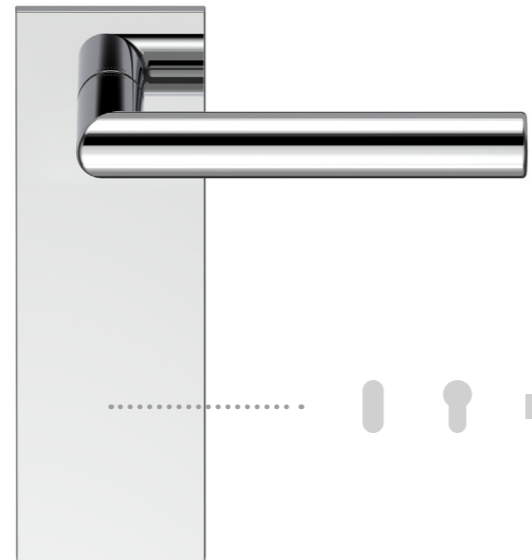

Gas Groove

Handle on Short Q plate
Maniglia su placca Short Q

Gas Groove is the twin of the Gas handle. The same industrial spirit but with a knurled detail that adds an element of unprecedented elegance for a product with a solid and compact mood.

Leeds

Handle on Short Q plate
Maniglia su placca Short Q

Leeds has a geometric concept where squares and rectangles stylishly alternate. It is a linear figure with the material concentrated on the rosette area for a super compact effect.

12

Elle

Handle on Short Q plate
Maniglia su placca Short Q

Faithful to her name, Elle draws a letter L through a perfectly round design. 360 degree circular rosette.

Naxos

Handle on Short Q plate
Maniglia su placca Short Q