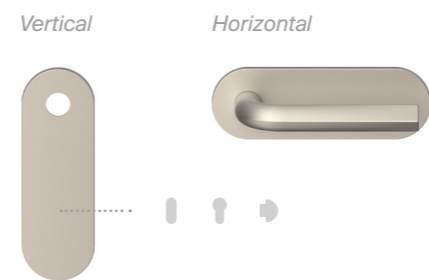

A handle of pure design, with light and angled lines and a flat body. Contemporary and unique, Naxos gives its environment an ethereal charm.

13

Asti

Handle on Short Q plate
Maniglia su placca Short Q

An iconic handle, very simple yet disruptive in its elegance. Asti represents purity and simplicity due to its light lines with rounded corners. Ideal in any contemporary context.

Technical data

Dati tecnici

Shinobi

Handle <i>Impugnatura</i>	Rosette <i>Rosetta</i>	Finish <i>Finitura</i>
A522	PST	B11
		B31
		C01
		C02
		N16
		N52
		P01
		S02

Shinobi Groove

Handle <i>Impugnatura</i>	Rosette <i>Rosetta</i>	Finish <i>Finitura</i>
A523	PST	B11
A524		B31
A525		C01
		C02
		N16
		N52
		P01
		S02

Shinobi Special

Handle <i>Impugnatura</i>	Rosette <i>Rosetta</i>	Finish <i>Finitura</i>
A526	PST	B11
A527		B31
A528		N16
A532		N52
A533		S02

Soho

Handle <i>Impugnatura</i>	Rosette <i>Rosetta</i>	Finish <i>Finitura</i>
A340	PST	B11
		C02
		N16
		N52