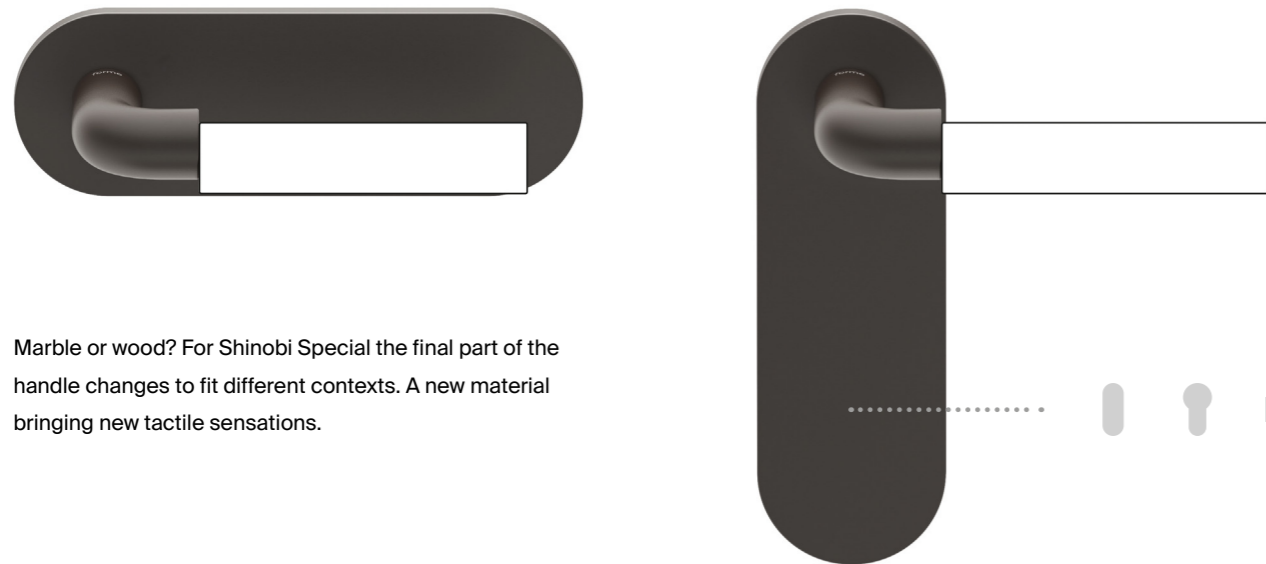

Shinobi Special

Handle on Short T plate
Maniglia su placca Short T

Marble or wood? For Shinobi Special the final part of the handle changes to fit different contexts. A new material bringing new tactile sensations.

8

Soho

Handle on Short T plate
Maniglia su placca Short T