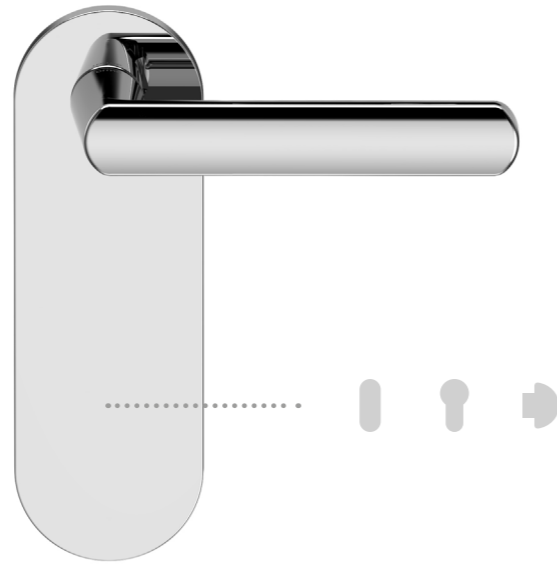

8

Soho

Handle on Short T plate
Maniglia su placca Short T

A round structure with a soft flow, creating a droplet shape at the finish. Soho is a highly refined handle with a classic concept evolved into a new generation style.

City

Handle on Short T plate
Maniglia su placca Short T

The roundness of the cylinder is embellished with a cross lattice knurling. City is a simple handle with a new flourish that emphasises its design.

9

Time

Handle on Short T plate
Maniglia su placca Short T

As the hand of a clock marks the time, this handle marks a certain elegance within its surroundings. For Time, different geometries meet in a single form.

Solis

Handle on Short T plate
Maniglia su placca Short T

Solis is new-generation simplicity. The round shape of the cylinder transforms into a flat rectangular body with soft corners, while maintaining a consistency of circularity.