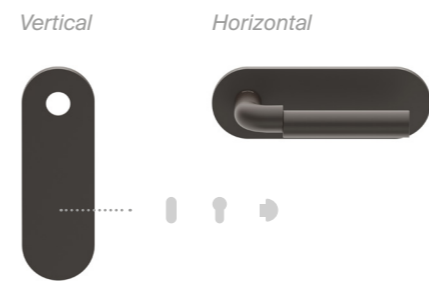

12

Elle

Handle on Short Q plate
Maniglia su placca Short Q

Faithful to her name, Elle draws a letter L through a perfectly round design. 360 degree circular rosette.

Naxos

Handle on Short Q plate
Maniglia su placca Short Q

A handle of pure design, with light and angled lines and a flat body. Contemporary and unique, Naxos gives its environment an ethereal charm.

13

Asti

Handle on Short Q plate
Maniglia su placca Short Q

An iconic handle, very simple yet disruptive in its elegance. Asti represents purity and simplicity due to its light lines with rounded corners. Ideal in any contemporary context.

Technical data

Dati tecnici

Shinobi

Handle <i>Impugnatura</i>	Rosette <i>Rosetta</i>	Finish <i>Finitura</i>
A522	PST	B11
		B31
		C01
		C02
		N16
		N52
		P01
		S02

Shinobi Groove

Handle <i>Impugnatura</i>	Rosette <i>Rosetta</i>	Finish <i>Finitura</i>
A523	PST	B11
A524		B31
A525		C01
		C02
		N16
		N52
		P01
		S02