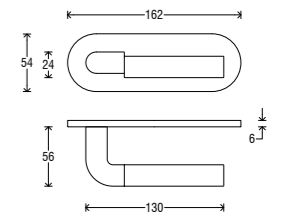

Leeds

Handle on Short Q plate
Maniglia su placca Short Q

Leeds has a geometric concept where squares and rectangles stylishly alternate. It is a linear figure with the material concentrated on the rosette area for a super compact effect.

12

Elle

Handle on Short Q plate
Maniglia su placca Short Q

Faithful to her name, Elle draws a letter L through a perfectly round design. 360 degree circular rosette.

Naxos

Handle on Short Q plate
Maniglia su placca Short Q

Technical data

Dati tecnici

Shinobi

Handle <i>Impugnatura</i>	Rosette <i>Rosetta</i>	Finish <i>Finitura</i>
A522	PST	B11
		B31
		C01
		C02
		N16
		N52
		P01
		S02

Shinobi Groove

Handle <i>Impugnatura</i>	Rosette <i>Rosetta</i>	Finish <i>Finitura</i>
A523	PST	B11
A524		B31
A525		C01
		C02
		N16
		N52
		P01
		S02