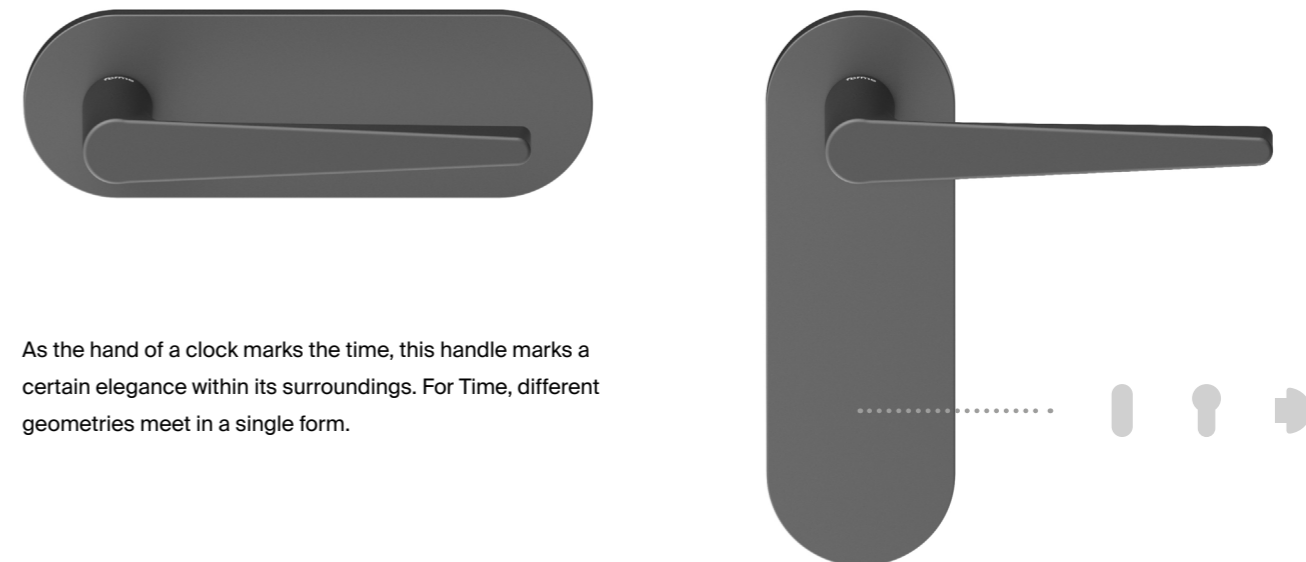

8

Soho

Handle on Short T plate
Maniglia su placca Short T

A round structure with a soft flow, creating a droplet shape at the finish. Soho is a highly refined handle with a classic concept evolved into a new generation style.

City

Handle on Short T plate
Maniglia su placca Short T

The roundness of the cylinder is embellished with a cross lattice knurling. City is a simple handle with a new flourish that emphasises its design.

9

Time

Handle on Short T plate
Maniglia su placca Short T

As the hand of a clock marks the time, this handle marks a certain elegance within its surroundings. For Time, different geometries meet in a single form.