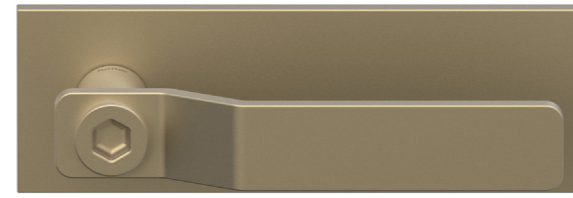

Gas

Handle on Short Q plate
Maniglia su placca Short Q

Gas is the contemporary reinterpretation of the common industrial flat lever handle, historically created through bending sheet metal. It is from these origins that the Gas handle is generated.