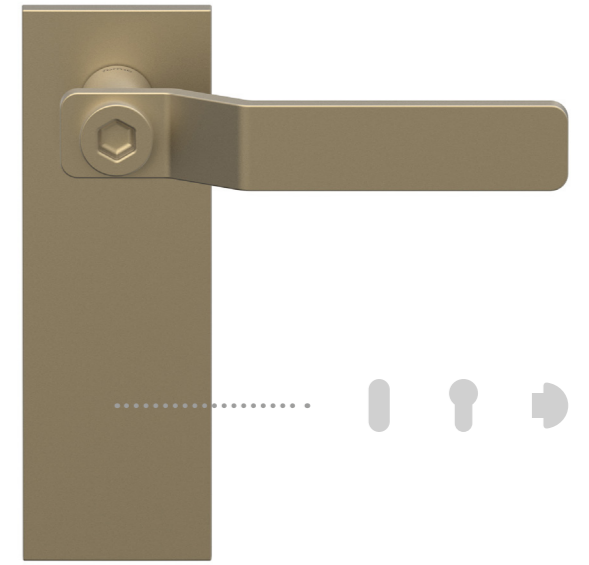

Gas

Handle on Short Q plate
Maniglia su placca Short Q

Gas is the contemporary reinterpretation of the common industrial flat lever handle, historically created through bending sheet metal. It is from these origins that the Gas handle is generated.