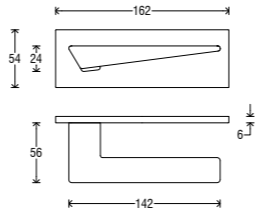

Handle	Rosette	Finish
<i>Impugnatura</i>	<i>Rosetta</i>	<i>Finitura</i>
A215	PSQ	C02
		G01
		N52
		S02