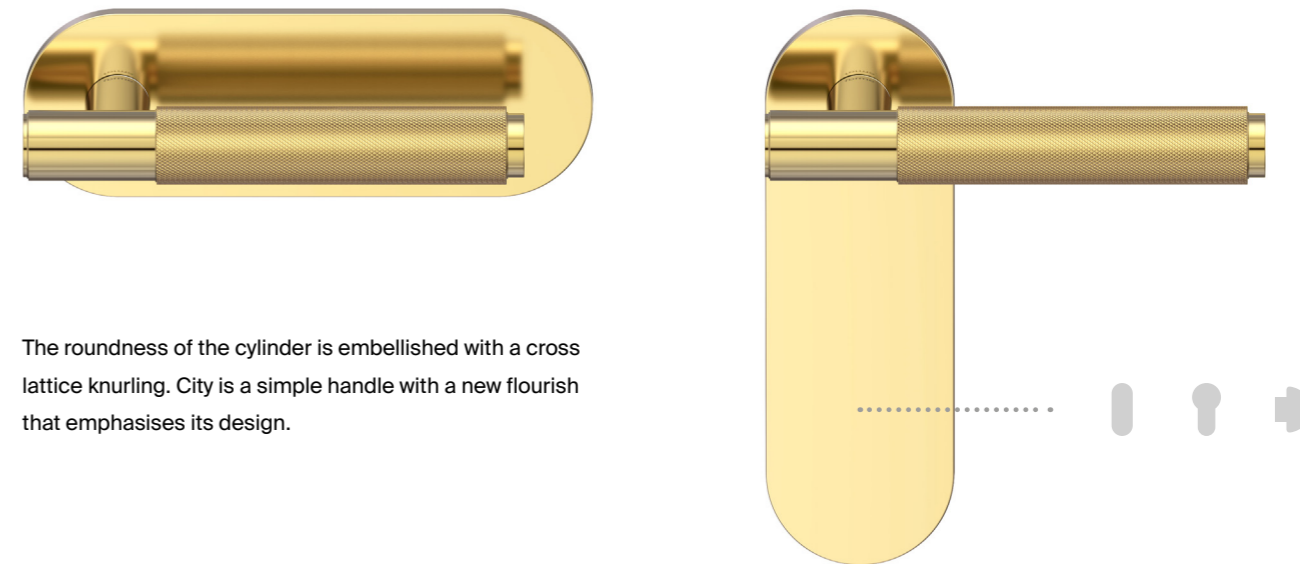

8

Soho

Handle on Short T plate
Maniglia su placca Short T

A round structure with a soft flow, creating a droplet shape at the finish. Soho is a highly refined handle with a classic concept evolved into a new generation style.

City

Handle on Short T plate
Maniglia su placca Short T

The roundness of the cylinder is embellished with a cross lattice knurling. City is a simple handle with a new flourish that emphasises its design.