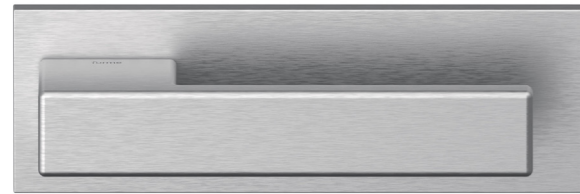

Gas Groove

Handle on Short Q plate
Maniglia su placca Short Q

Gas Groove is the twin of the Gas handle. The same industrial spirit but with a knurled detail that adds an element of unprecedented elegance for a product with a solid and compact mood.

Leeds

Handle on Short Q plate
Maniglia su placca Short Q

Leeds has a geometric concept where squares and rectangles stylishly alternate. It is a linear figure with the material concentrated on the rosette area for a super compact effect.