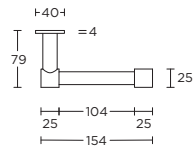

reserve toiletrolhouder

formani.com/A082

1 satin stainless steel AISI 316

4 satin black

20 corian®

PB202

toilet roll holder

toiletrolhouder