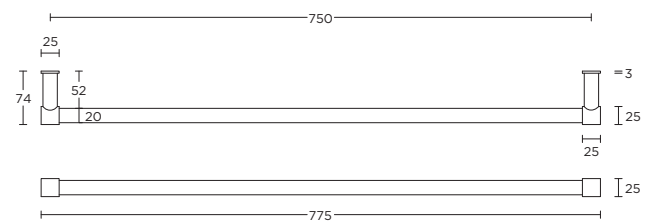

formani.com/A064

towel bar

handdoekstang

PB775

formani.com/A065

towel rack shelf

handdoekrek

1 satin stainless steel AISI 316