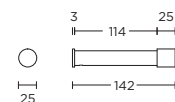

formani.com/A082

1 satin stainless steel AISI 316

4 satin black

20 corian®