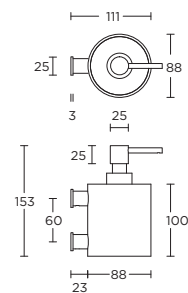

formani.com/A074

soap dispenser for wall mounting

zeepdispenser met muurbevestiging