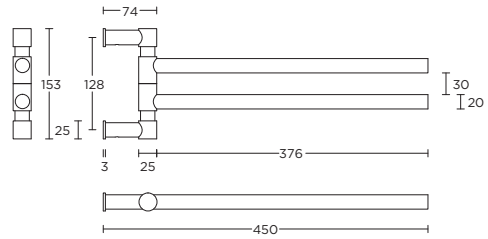

PB450

formani.com/A066

swivel towel bar

draaibare handdoekstang

1 4

PB300

formani.com/A067

1 4

toilet brush holder
free standing
toiletborstelhouder
vrijstaand

PB301

formani.com/A068

1 4

toilet brush
holder for wall
mounting
toiletborstel-
houder met
muurbevestiging

PB302

formani.com/A069

1 20

toilet brush holder
free standing
toiletborstelhouder
vrijstaand

PB303

formani.com/A070

1 20

toilet brush
holder for wall
mounting
toiletborstel-
houder met
muurbevestiging

1 satin stainless
steel AISI 316

4 satin black

20 corian®