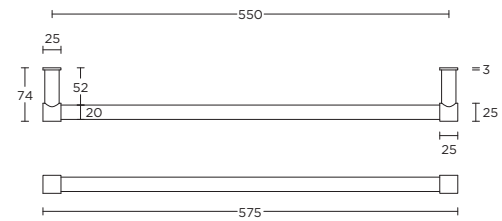

PB550

formani.com/A063

towel bar

handdoekstang