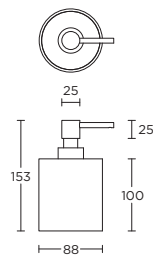

soap dispenser for wall mounting

zeepdispenser met muurbevestiging

PB502

formani.com/A073

soap dispenser free standing

zeepdispenser vrijstaand

PB503

formani.com/A074