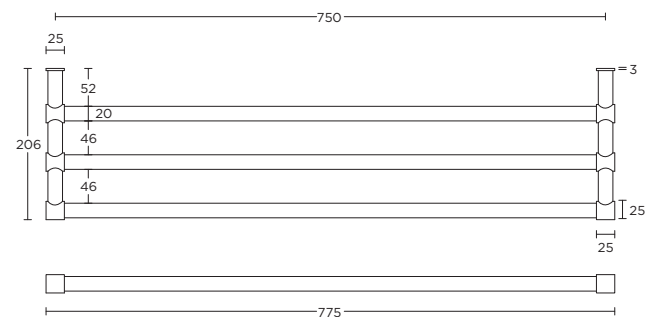

formani.com/A064

towel bar

handdoekstang

PB775

formani.com/A065

towel rack shelf

handdoekrek

1 satin stainless steel AISI 316