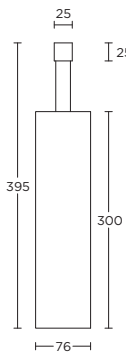

PB450

formani.com/A066

swivel towel bar

draaibare handdoekstang

1 4

PB300

formani.com/A067

1 4

toilet brush holder
free standing
toiletborstelhouder
vrijstaand

PB301

formani.com/A068

1 4

toilet brush
holder for wall
mounting
toiletborstel-
houder met
muurbevestiging

PB302

formani.com/A069

1 20

toilet brush holder
free standing
toiletborstelhouder
vrijstaand

PB303

formani.com/A070

1 20

toilet brush
holder for wall
mounting
toiletborstel-
houder met
muurbevestiging

1 satin stainless
steel AISI 316

4 satin black

20 corian®