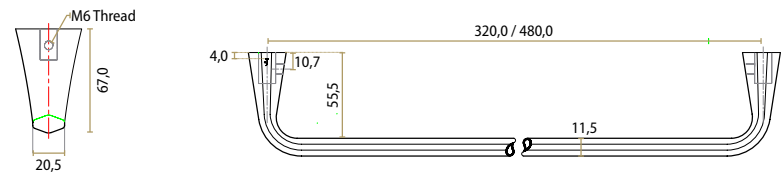

Six Fois
door hardware

PULL HANDLES

ROEL