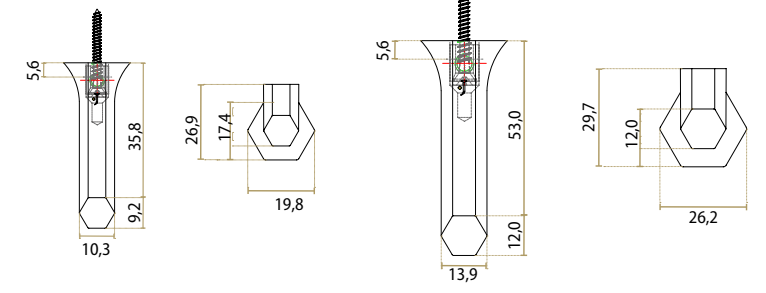

ROEL

HOOK

screws included

screws included

screws included

screws included

screws included

screws included

screws included

screws included

ROEL