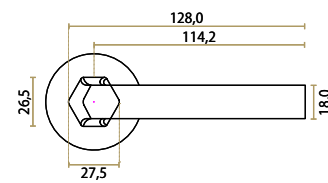

Six Fois
door hardware

LEVER HANDLES

ROEL

spring loaded
screws included

spring loaded
screws included

spring loaded
screws included

spring loaded
screws included

ROEL