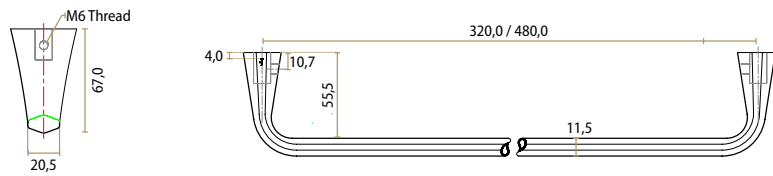

Six Fois
bathroom accessories

TOWEL RAIL

ROEL

including back-to-back fixing

including back-to-back fixing

including back-to-back fixing

including back-to-back fixing

including back-to-back fixing

including back-to-back fixing

including back-to-back fixing

including back-to-back fixing

ROEL