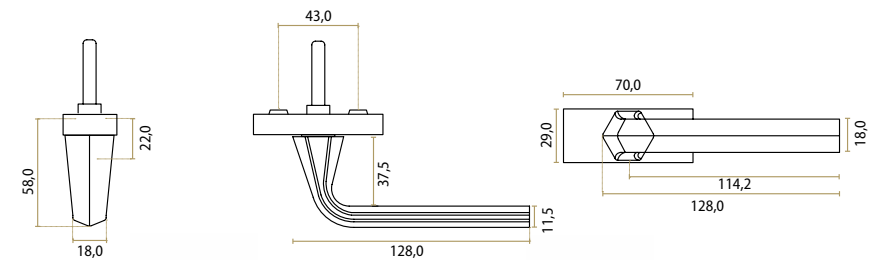

WINDOW HANDLES

ROEL