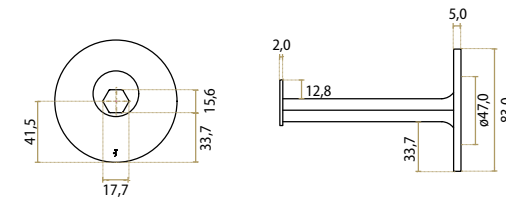

TOILET ROLL HOLDER

screws included

screws included

screws included

screws included