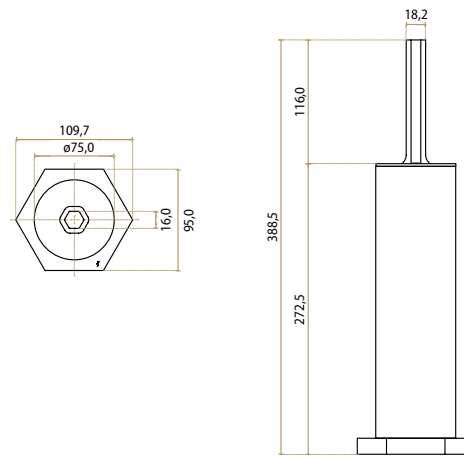

Six Fois
bathroom accessories

TOILET BRUSH

ROEL

Six Fois