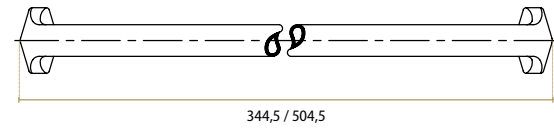

Six Fois
bathroom accessories

TOWEL RAIL

ROEL

including back-to-back fixing

including back-to-back fixing

including back-to-back fixing

including back-to-back fixing

including back-to-back fixing

including back-to-back fixing

including back-to-back fixing

including back-to-back fixing

ROEL