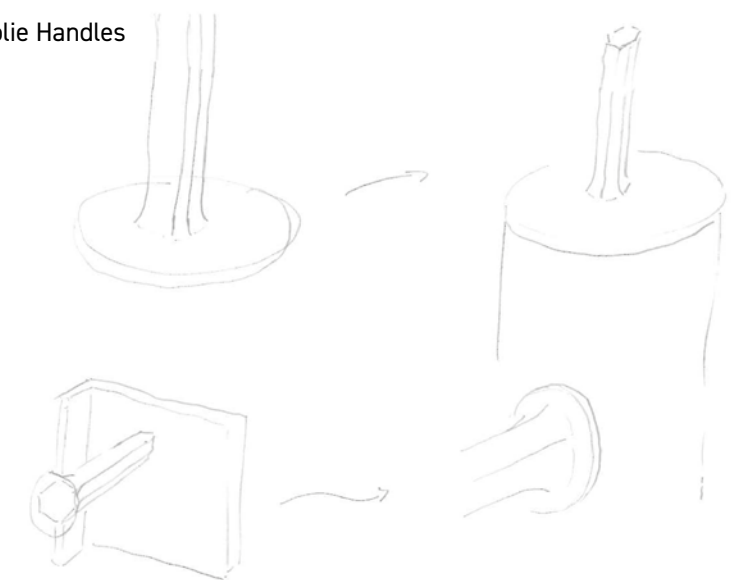

JOLIE

Six Fois invites you on a brief yet captivating journey into the world of Art Deco.

At its core lies the hexagon – a precise, geometric form that flows effortlessly into subtle asymmetry. This seamless transition infuses the design with both energy and elegance. Its slender silhouette is enhanced by a ribbed surface that not only feels inviting to the touch, but also comes alive in the presence of light. Depending on the angle of incidence, the structure reveals ever-changing reflections and shadows – a dynamic play of form, texture, and brilliance.

– Roel Vandebek for Jolie Handles

ROEL