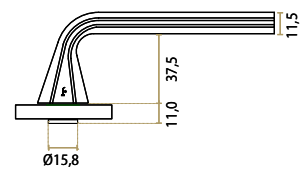

Six Fois
door hardware

LEVER HANDLES

ROEL

J-2550-GA
Aged Gold

spring loaded
screws included

J-2550-OS
Old Silver

spring loaded
screws included

J-2550-AB
Aged Bronze

spring loaded
screws included

J-2550-BK
Black

spring loaded
screws included

ROEL