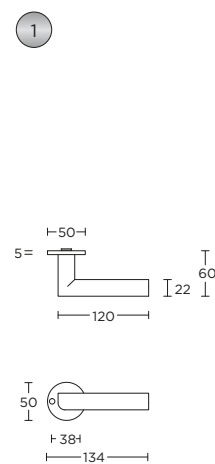

ideale doornmaat slot 60mm

- PBN50
- PBY50
- PBB50
- PBWC23

PBWC23

formani.com/B008

turn and release set  
toiletgarnituur

- 

PBL23/50

formani.com/B004