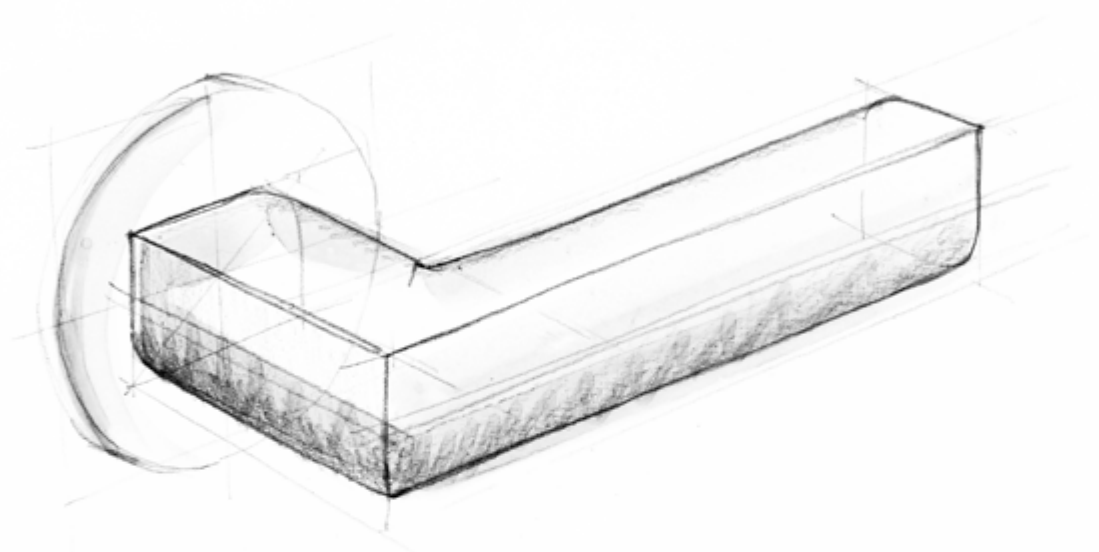

TWO PBL23/50
satin stainless steel

P. P.