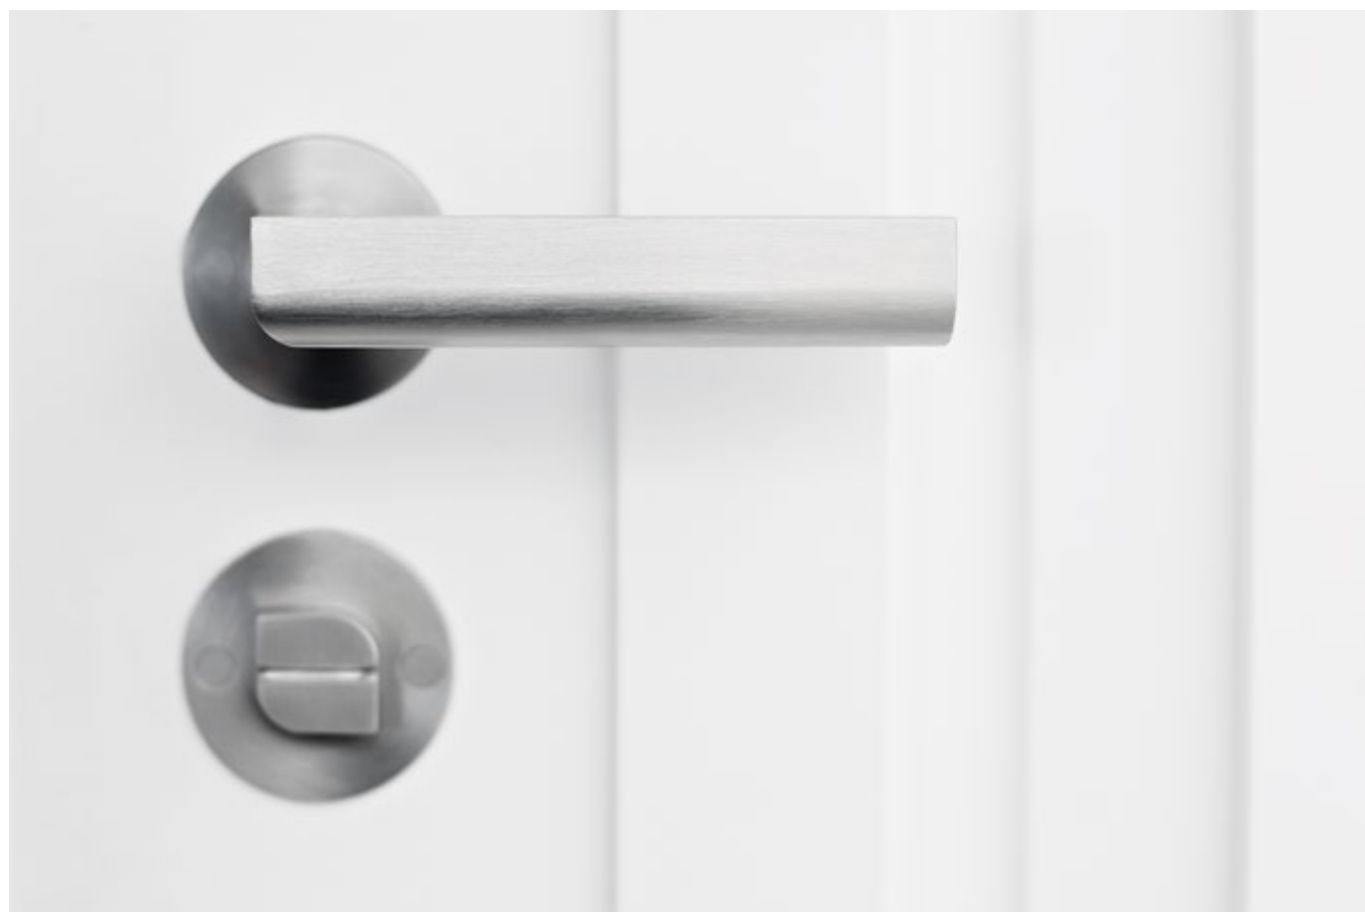

Located in the Dojima district in Osaka, this residential tower brings together public and private spaces within a sculptural interior by Studio Piet Boon. Inspired by the city's close relationship with water, the design balances contrasts between urban energy and moments of calm. Light materials, reflective surfaces and a soft colour palette create a subtle connection between inside and out, while art, light and texture establish a contemporary, layered atmosphere.

Within this setting, the TWO collection by Piet Boon integrates naturally into the architecture. Its clear geometry and restrained presence support the calm rhythm of the interior, adding subtle depth without drawing attention away from the overall composition.

In het Dojima district in Osaka verenigt deze residentiële toren publieke en private ruimtes binnen een sculpturaal interieur van Studio Piet Boon. Geïnspireerd door de verbondenheid van de stad met water brengt het ontwerp tegenstellingen samen, zoals stedelijke dynamiek en momenten van rust. Lichte materialen, reflecterende oppervlakken en een ingetogen kleurenpalet zorgen voor een verfijnde en gelaagde sfeer.

Binnen deze context vormt de TWO-collectie van Piet Boon een vanzelfsprekend onderdeel van het geheel. De heldere geometrie en ingetogen uitstraling sluiten aan bij het rustige ritme van het interieur en voegen subtiele gelaagdheid toe, zonder de architectuur te overheersen.