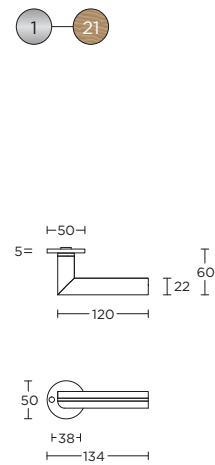

PBL22/50

formani.com/B001

solid double sprung lever handle attached to rose
massieve deurkruk vast-draaibaar dubbel geveerd op rozet

- PBN50
- PBY50
- PBB50
- PBWC23