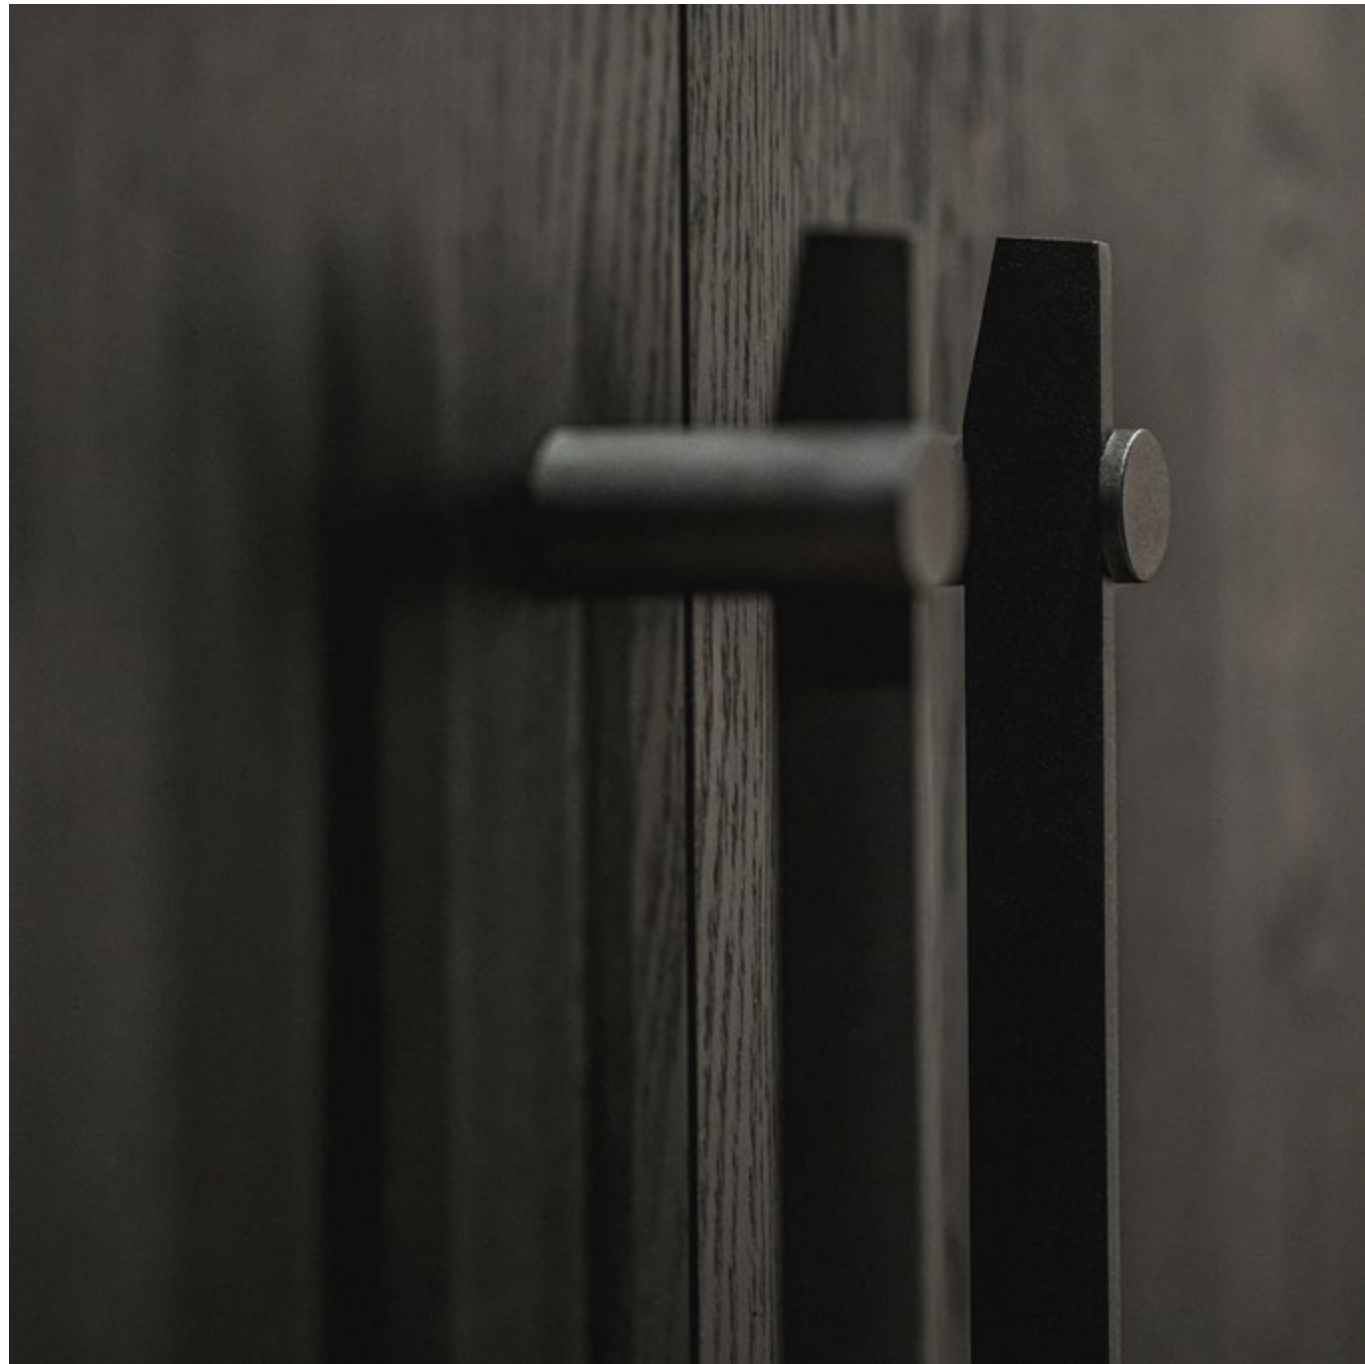

Laren, the Netherlands

TENSE reference: Office A2

Interior design: Kabaz

Photography: Peter Baas Photography

Product: TENSE: BB500 satin black

TENSE / 320