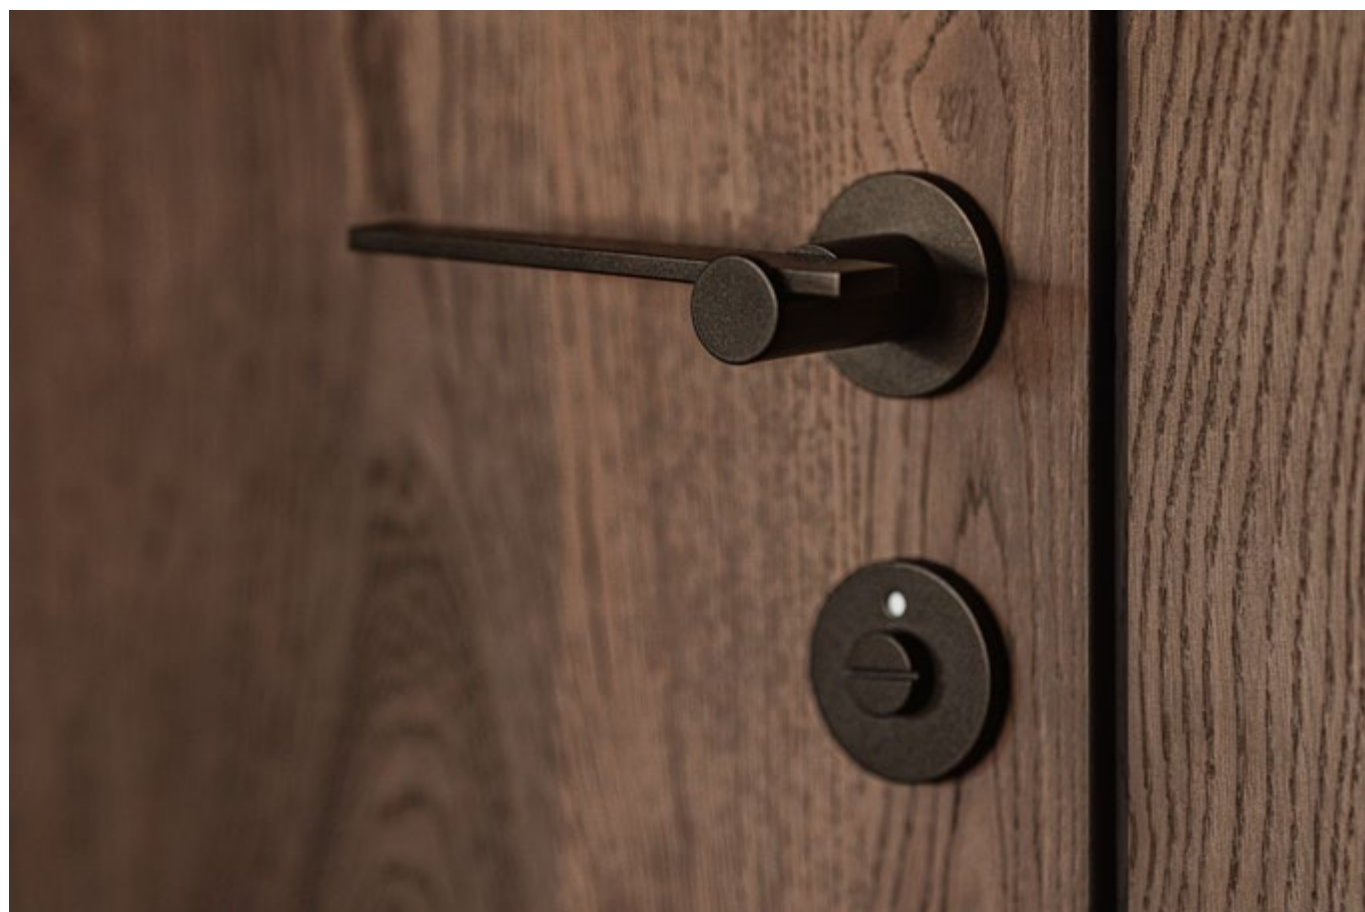

In the alpine village of Mühlbach am Hochkönig, Stieg'nhaus Design Boutique Hotel combines local tradition with a contemporary, carefully reduced interior approach. Natural materials and tactile surfaces create a calm atmosphere with a clear sense of material richness.

With only six suites, the experience feels intimate and deliberate. The TENSE collection supports the quiet character of the interior through a precise and understated presence.

In het alpine dorp Mühlbach am Hochkönig verenigt Stieg'nhaus Design Boutique Hotel lokale traditie met een hedendaagse, zorgvuldig uitgewerkte interieurbenadering. Natuurlijke materialen en tactiele oppervlakken zorgen voor rust en een duidelijke materiële rijkheid.

Met slechts zes suites voelt de beleving intiem en doordacht. De TENSE-collectie ondersteunt het rustige karakter van het interieur met een precieze en ingetogen aanwezigheid.