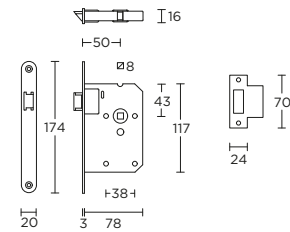

rounded passage lock case
including rectangular strike plate in
satin stainless steel, 50 mm backset

afgerond loopdeurslot inclusief
rechthoekige sluitplaat in mat
roestvast staal, doornmaat 50 mm

more options for locks and strike
plates available: **BASICS** chapter,
pricelist or formani.com/O06Q

1 satin stainless steel

4 satin black

7 bronze

17 PVD champagne