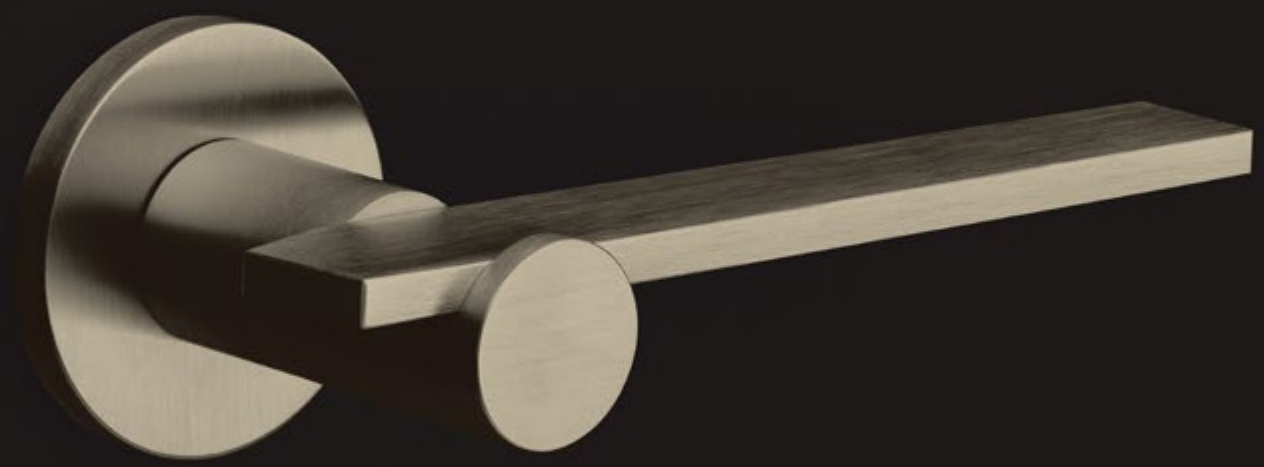

TENSE BB100
PVD champagne