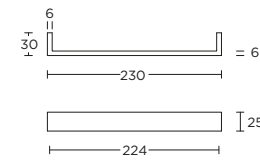

massieve meubelgreep

formani.com/K077

LSQ70/224

- 1
- 4

solid cabinet handle

massieve meubelgreep

formani.com/K078

JB20M
BY JAN DES BOUVRIE