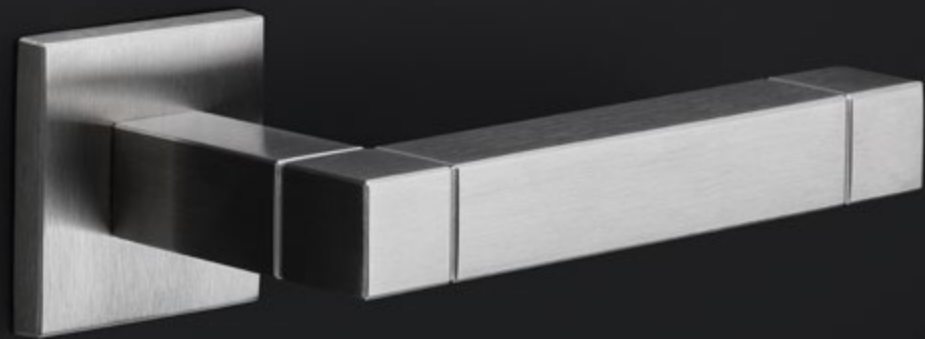

499

JB

SQUARE JB100
satin stainless steel

SQUARE JB100
polished stainless steel

SQUARE LSQ2
satin black

The Gooi area, The Netherlands

Balance and geometry

SQUARE reference: private residence