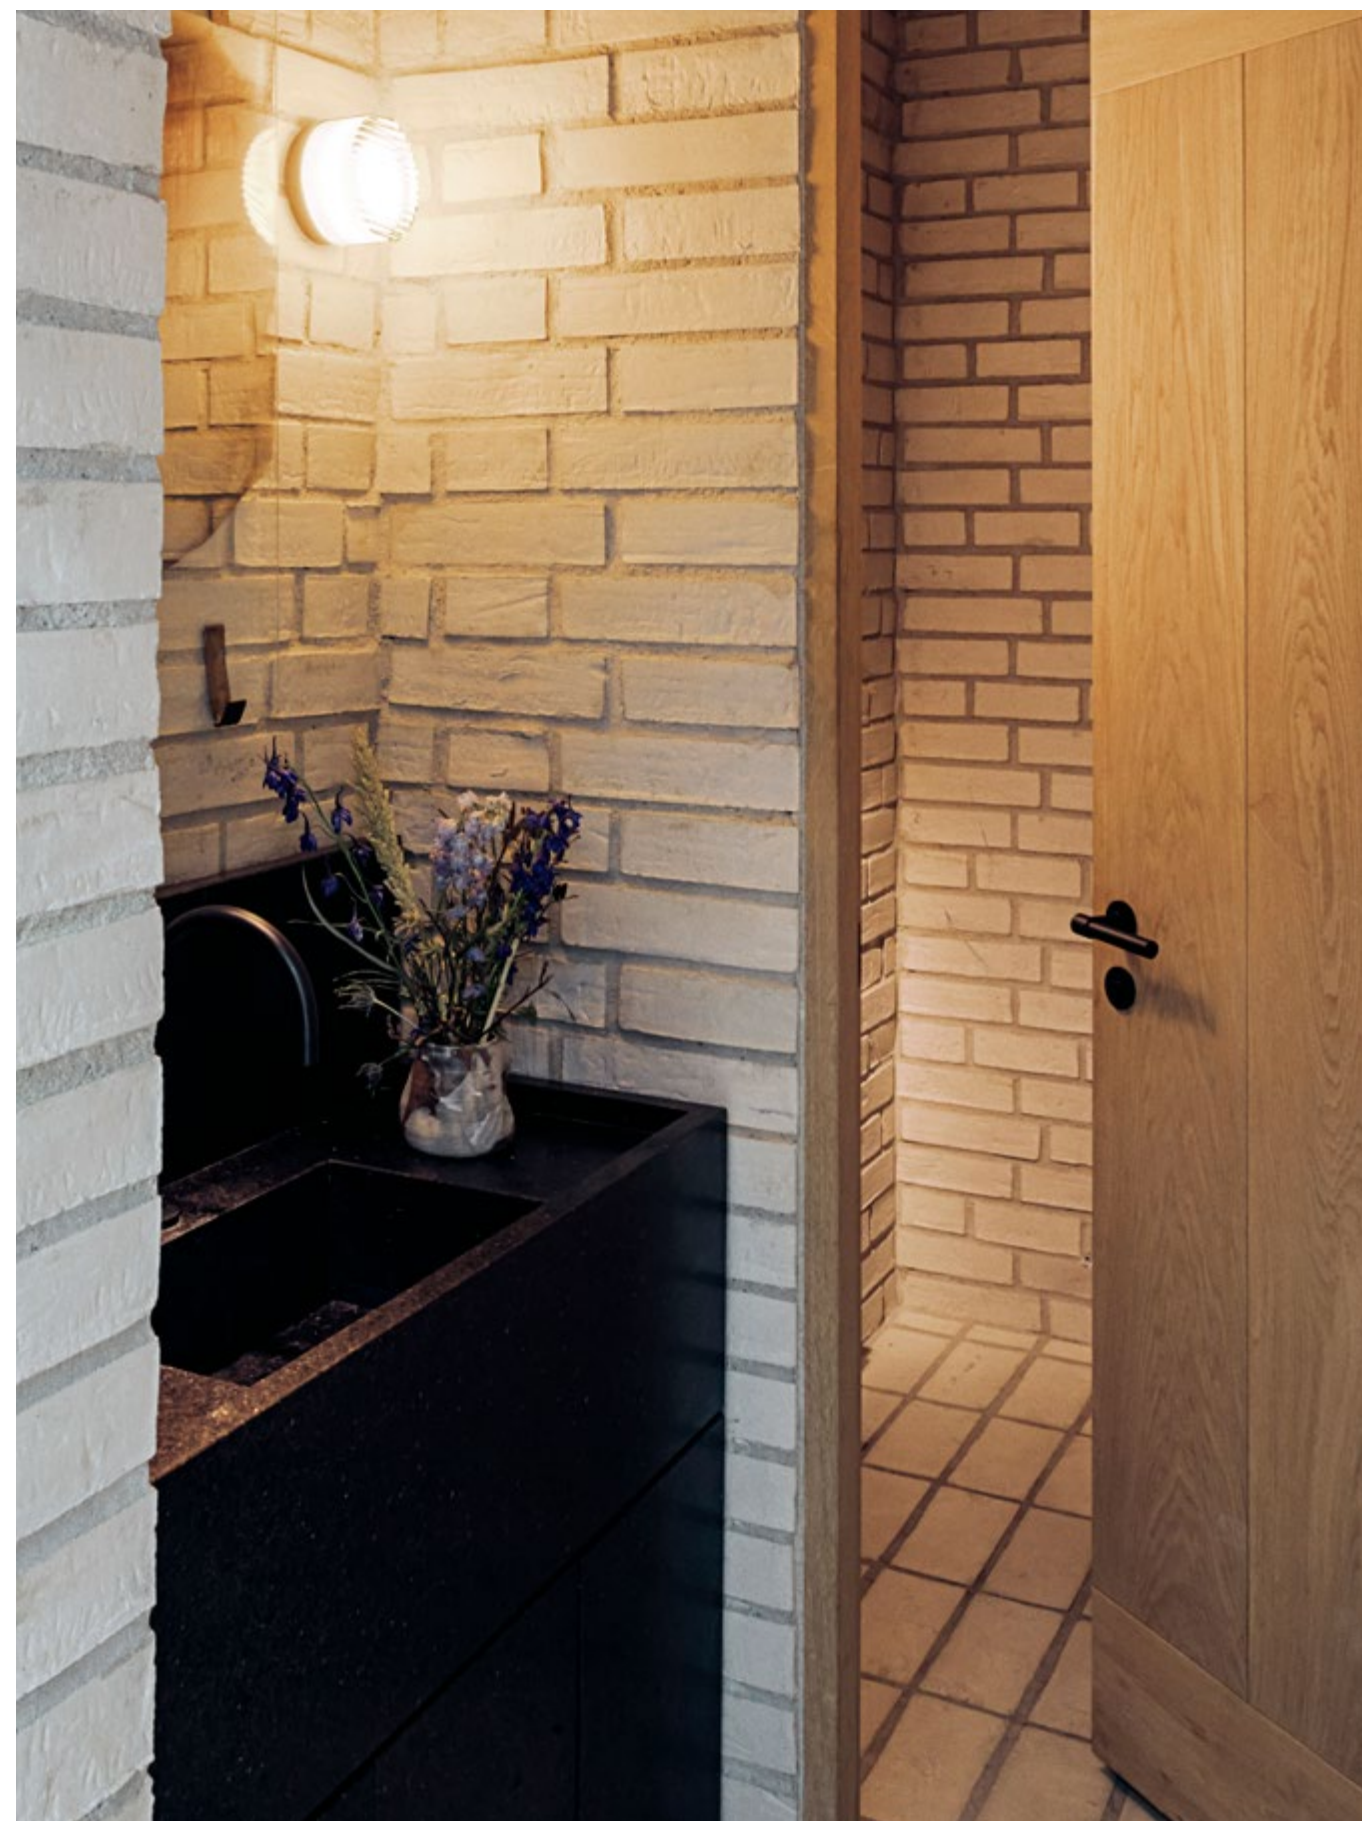

Following the success of the original Noma, chef René Redzepi opened Noma 2.0 in Copenhagen in 2018. Set within the architecture by Bjarke Ingels Group and an interior by Studio David Thulstrup, the restaurant expresses a restrained Scandinavian approach, defined by material honesty, precision and careful attention to detail. The result is an atmosphere that feels calm, clear and deliberately composed, without relying on familiar stylistic references.

Within this architectural setting, the ONE collection by Piet Boon integrates seamlessly into the space. Its clean lines and refined finish support the interior's calm character, reinforcing a consistent and coherent architectural language throughout the restaurant.

Na het succes van het oorspronkelijke Noma opende chef René Redzepi in 2018 Noma 2.0 in Kopenhagen. Binnen de architectuur van Bjarke Ingels Group en het interieurontwerp van Studio David Thulstrup krijgt het restaurant een ingetogen Scandinavische signatuur, gekenmerkt door materiaalzuiverheid, precisie en aandacht voor detail. Het resultaat is een heldere, zorgvuldig opgebouwde sfeer, zonder terug te vallen op bekende stijlreferenties.

Binnen deze architectonische context voegt de ONE-collectie van Piet Boon zich moeiteloos in het geheel. De strakke lijnen en verfijnde afwerking ondersteunen het rustige karakter van het interieur en dragen bij aan een consistente en samenhangende vormtaal door de gehele ruimte.