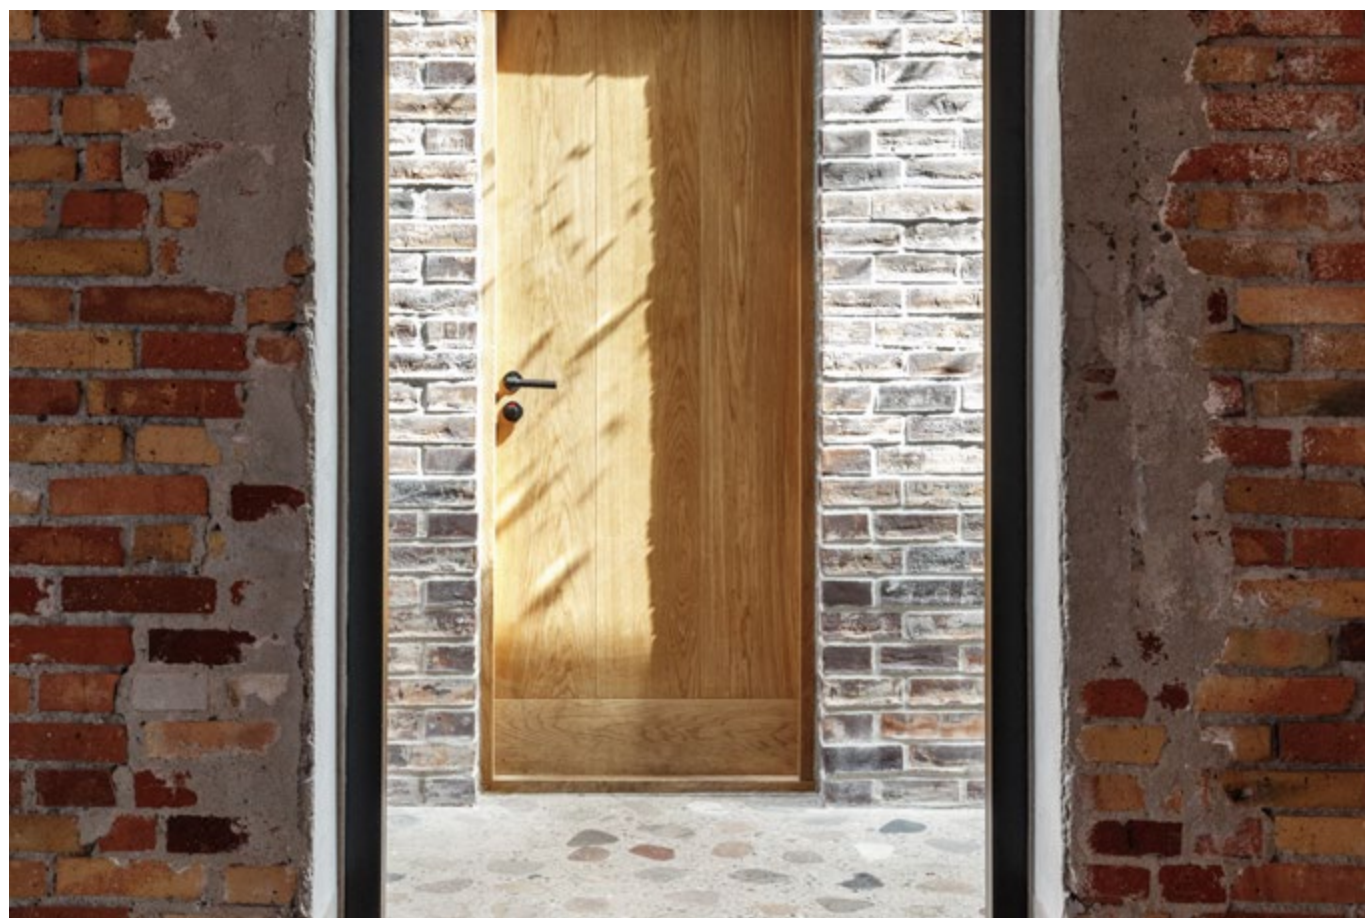

Following the success of the original Noma, chef René Redzepi opened Noma 2.0 in Copenhagen in 2018. Set within the architecture by Bjarke Ingels Group and an interior by Studio David Thulstrup, the restaurant expresses a restrained Scandinavian approach, defined by material honesty, precision and careful attention to detail. The result is an atmosphere that feels calm, clear and deliberately composed, without relying on familiar stylistic references.

Within this architectural setting, the ONE collection by Piet Boon integrates seamlessly into the space. Its clean lines and refined finish support the interior's calm character, reinforcing a consistent and coherent architectural language throughout the restaurant.

Na het succes van het oorspronkelijke Noma opende chef René Redzepi in 2018 Noma 2.0 in Kopenhagen. Binnen de architectuur van Bjarke Ingels Group en het interieurontwerp van Studio David Thulstrup krijgt het restaurant een ingetogen Scandinavische signatuur, gekenmerkt door materiaalzuiverheid, precisie en aandacht voor detail. Het resultaat is een heldere, zorgvuldig opgebouwde sfeer, zonder terug te vallen op bekende stijlreferenties.

Binnen deze architectonische context voegt de ONE-collectie van Piet Boon zich moeiteloos in het geheel. De strakke lijnen en verfijnde afwerking ondersteunen het rustige karakter van het interieur en dragen bij aan een consistente en samenhangende vormtaal door de gehele ruimte.