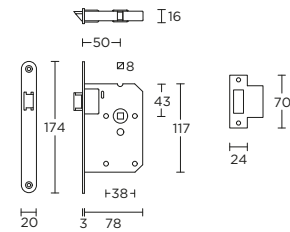

- 1
- 4
- 6
- 7
- 9
- 10
- 16
- 17

rounded passage lock case including rectangular strike plate in satin stainless steel, 50 mm backset

afgerond loopdeurslot inclusief rechthoekige sluitplaat in mat roestvast staal, doornmaat 50 mm

more options for locks and strike plates available: **BASICS** chapter, pricelist or formani.com/006Q