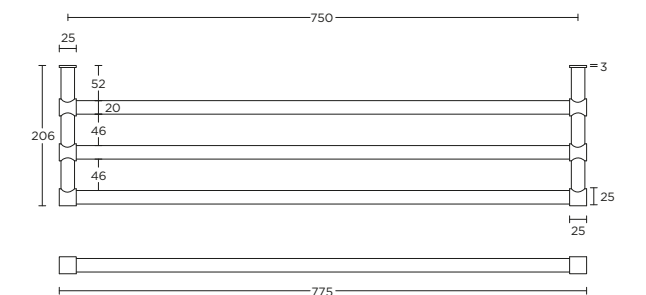

- 1 satin stainless steel
- 4 satin black
- 5 PVD satin black
- 6 PVD gunmetal
- 7 bronze
- 9 white
- 10 PVD satin gold
- 16 PVD light bronze
- 17 PVD champagne
- 20 corian®

PB450

swivel towel bar
draaibare handdoekstang