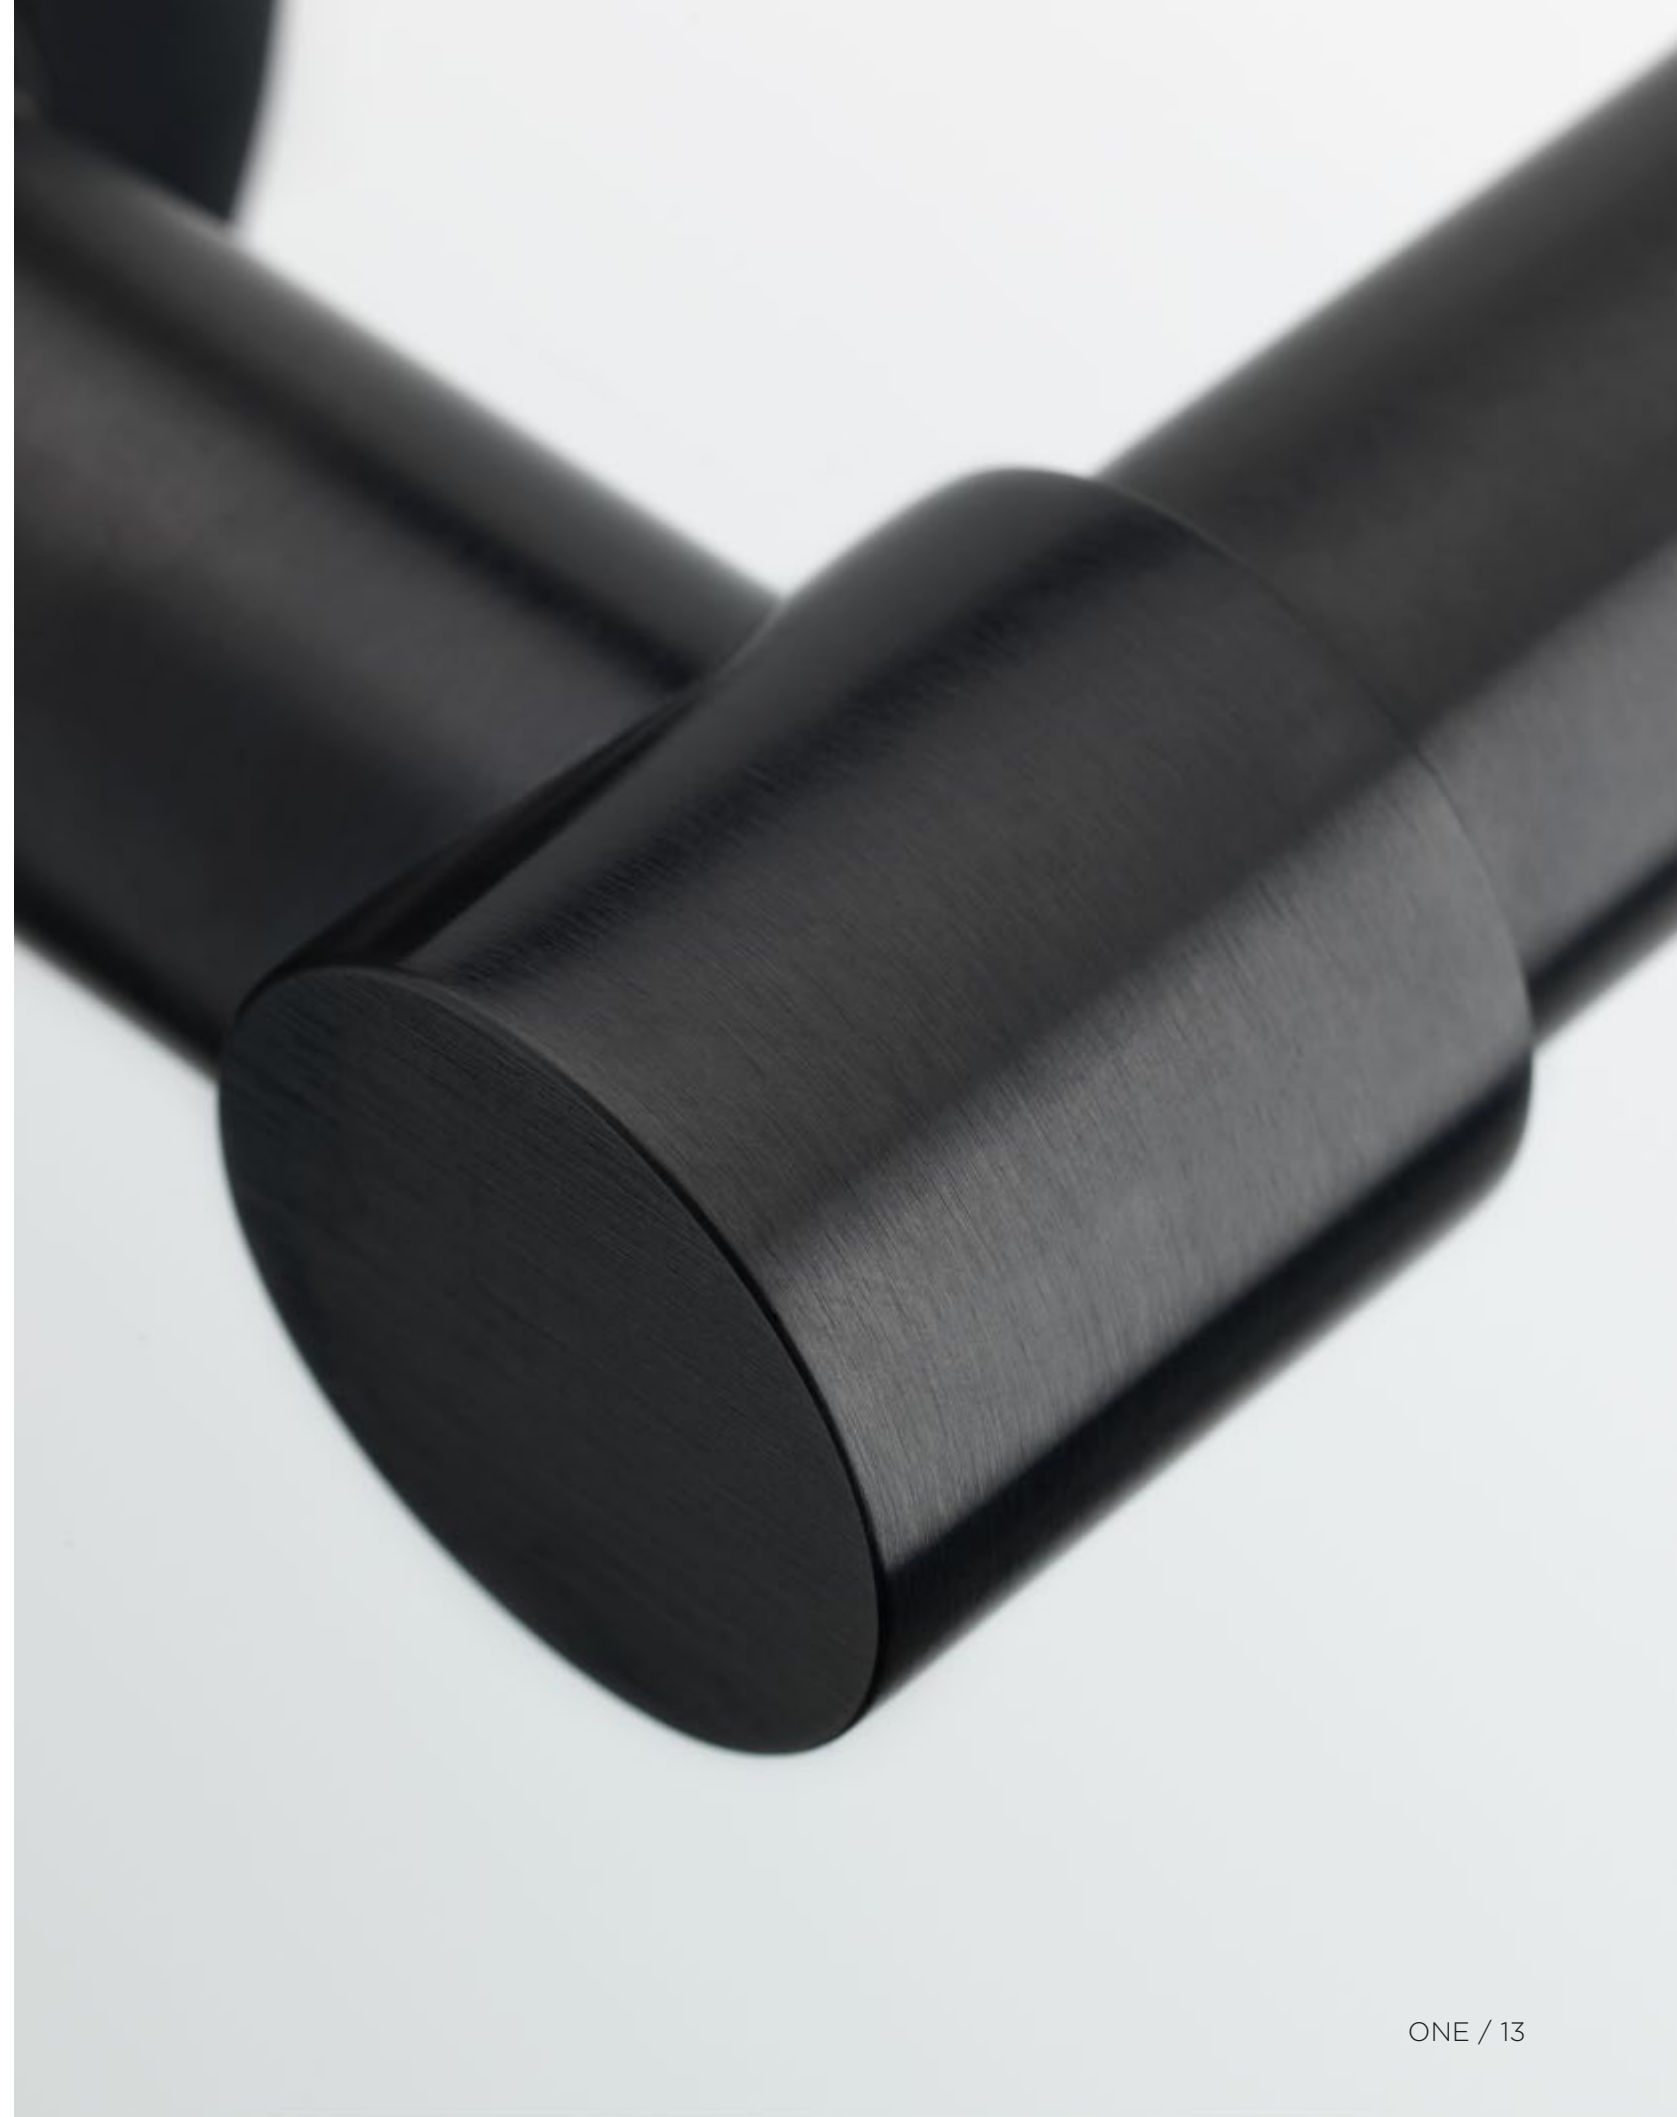

A true icon

Simplicity is the essence of the design of our iconic ONE collection by Piet Boon, with the cylindrical volume forming its core. The clean lines and high-quality finish embody beauty and refinement, forming a coherent, elegant whole. It's safe to say that the ONE collection has developed into a true icon in the world of door handles and interior design.

Eenvoud is de essentie van het ontwerp van onze iconische ONE collectie by Piet Boon. De cilindrische vorm vormt de basis van het ontwerp. De strakke lijnen en hoogwaardige afwerking benadrukken de schoonheid en verfijning en zorgen voor een samenhangend, elegant geheel. De ONE collectie heeft zich ontplooid tot een waar icoon binnen de wereld van deurbeslag en interieurontwerp.