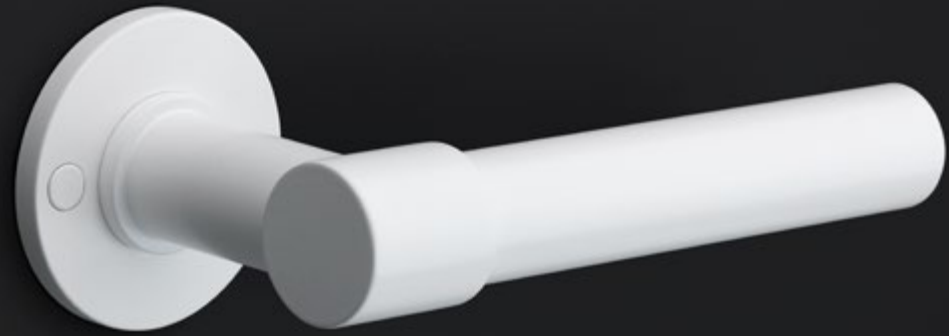

ONE PBL20XL/50
PVD light bronze

ONE PBL20XL/50
PVD satin black

ONE PBL20XL/50
PVD champagne

ONE PBL20XL/50

white

ONE PBL20XL/50

PVD satin gold

In detail