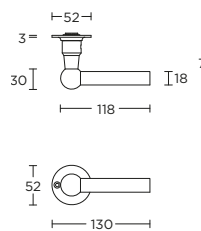

formani.com/O008

profile cylinder escutcheon  
cilinderplaatje

FVBY48

formani.com/O009

profile cylinder escutcheon  
cilinderplaatje

FVL125/52

formani.com/O005

solid unsprung lever handle attached to rose