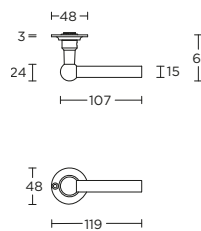

solid unsprung lever handle attached to rose

massieve deurkruk vast-draaibaar ongeveer op rozet

more options available: pricelist or formani.com/O010

- FVBN48
- FVBY48
- FVB48
- FVWC48

FVBY40

formani.com/O008

profile cylinder escutcheon
cilinderplaatje

FVBY48

formani.com/O009

profile cylinder escutcheon
cilinderplaatje