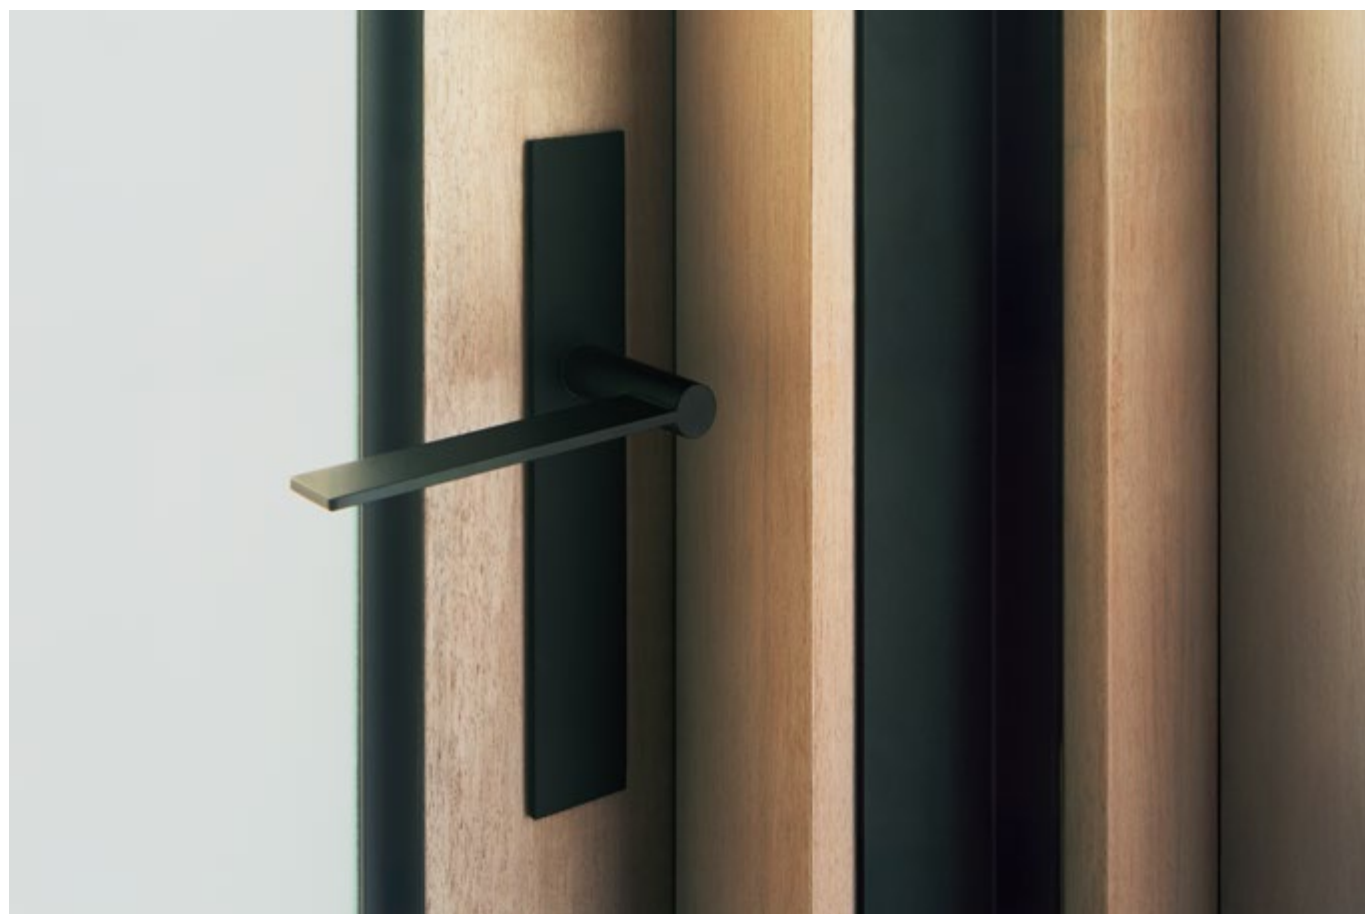

In this minimalist residence, clarity and precision shape both façade and interior. A balanced composition of closed planes and openings creates a calm architectural expression, while light and space are carefully orchestrated inside.

Within this architectural language, the EDGY collection by Mathieu Bruls aligns naturally. Its sharp lines and exact proportions echo the interior's geometry, adding a restrained accent that supports the architectural intent.

In deze minimalistische woning staan helderheid en precisie centraal in zowel gevel als interieur. Een uitgebalanceerde compositie van gesloten vlakken en openingen zorgt voor een rustige architectonische expressie, terwijl licht en ruimte binnen zorgvuldig zijn afgestemd.

Binnen deze vormtaal sluit de EDGY-collectie van Mathieu Bruls vanzelfsprekend aan. De scherpe lijnen en nauwkeurige verhoudingen volgen de geometrie van het interieur en voegen een ingetogen accent toe dat de architectonische intentie versterkt.