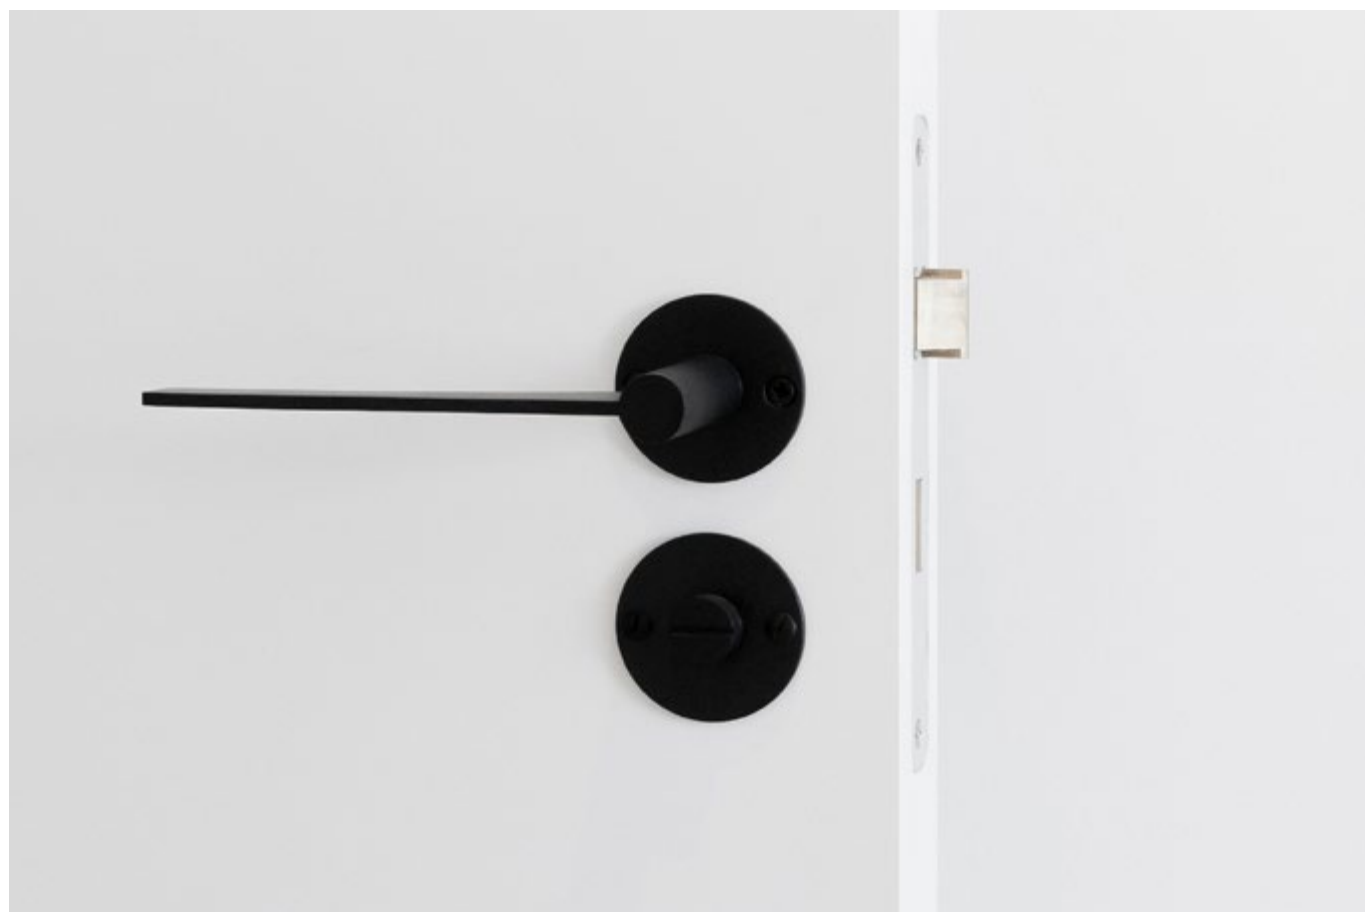

Set along the shoreline of Manhattan Beach, this residence is defined by light-filled interiors and a contemporary, precise architectural approach. Generous volumes and clean detailing create an open flow through the home, while the atmosphere remains calm and restrained.

Within this architectural framework, the EDGY collection forms a coherent part of the overall composition. The sharp geometry introduces a controlled contrast and adds definition, in keeping with the home's minimalist character.

Aan de kust van Manhattan Beach wordt deze woning gekenmerkt door lichte, open interieurs en een eigentijdse, precieze architectonische benadering. Royale volumes en strakke detaillering zorgen voor een heldere ruimtelijke flow, terwijl de sfeer rustig en ingetogen blijft.

Binnen dit architectonische kader vormt de EDGY-collectie een logisch onderdeel van het geheel. De scherpe geometrie brengt een beheerst contrast en extra definitie, passend bij het minimalistische karakter van de woning.