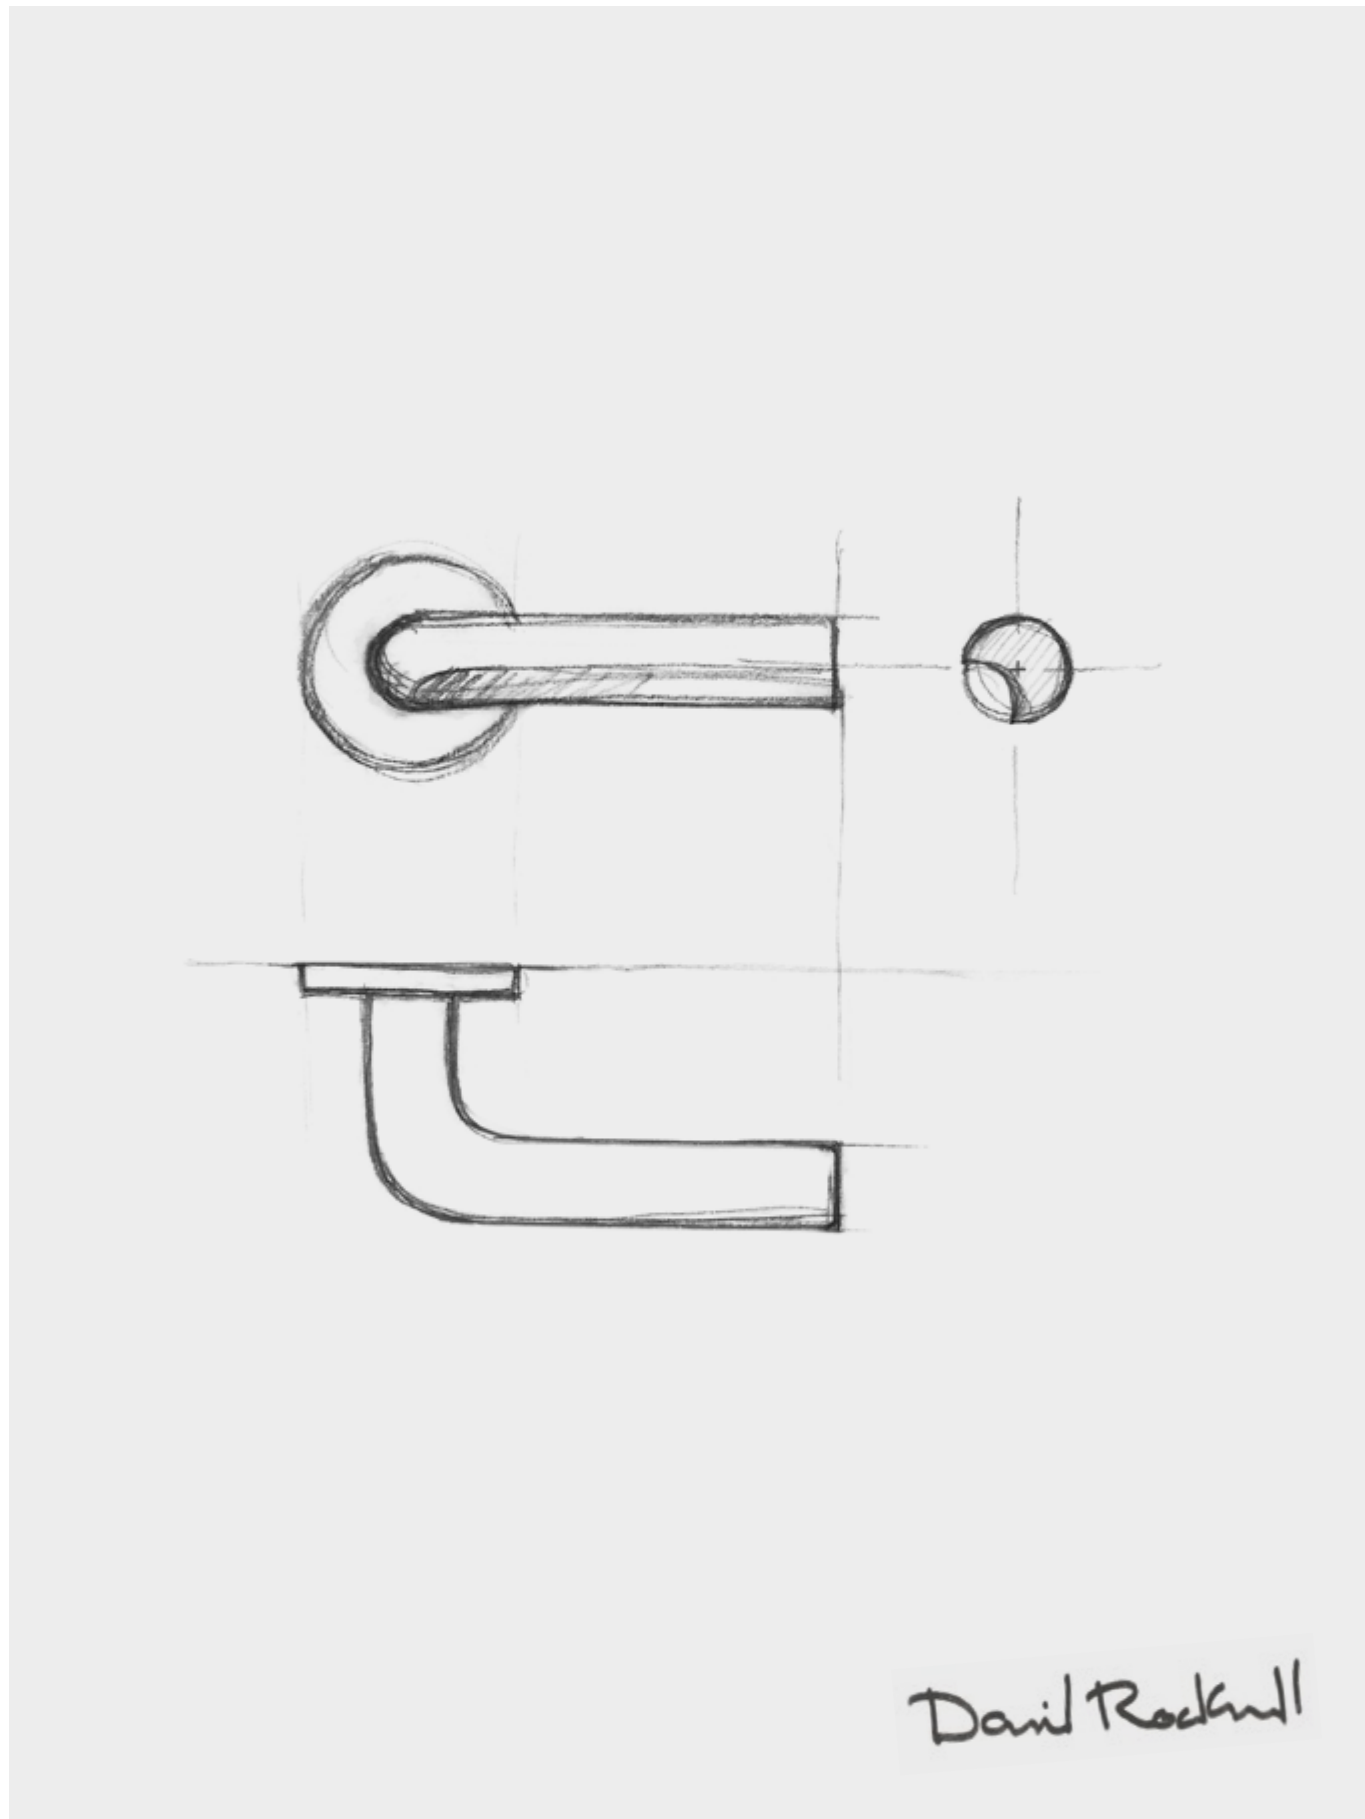

ECLIPSE DR100
PVD satin black