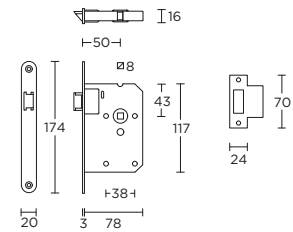

rounded passage lock case including rectangular strike plate in satin stainless steel, 50 mm backset

afgerond loopdeurslot inclusief rechthoekige sluitplaat in mat roestvast staal, doornmaat 50 mm

more options for locks and strike plates available: **BASICS** chapter, pricelist or formani.com/006Q

1 satin stainless steel

6 PVD gunmetal

7 bronze

10 PVD satin gold

16 PVD light bronze

17 PVD champagne