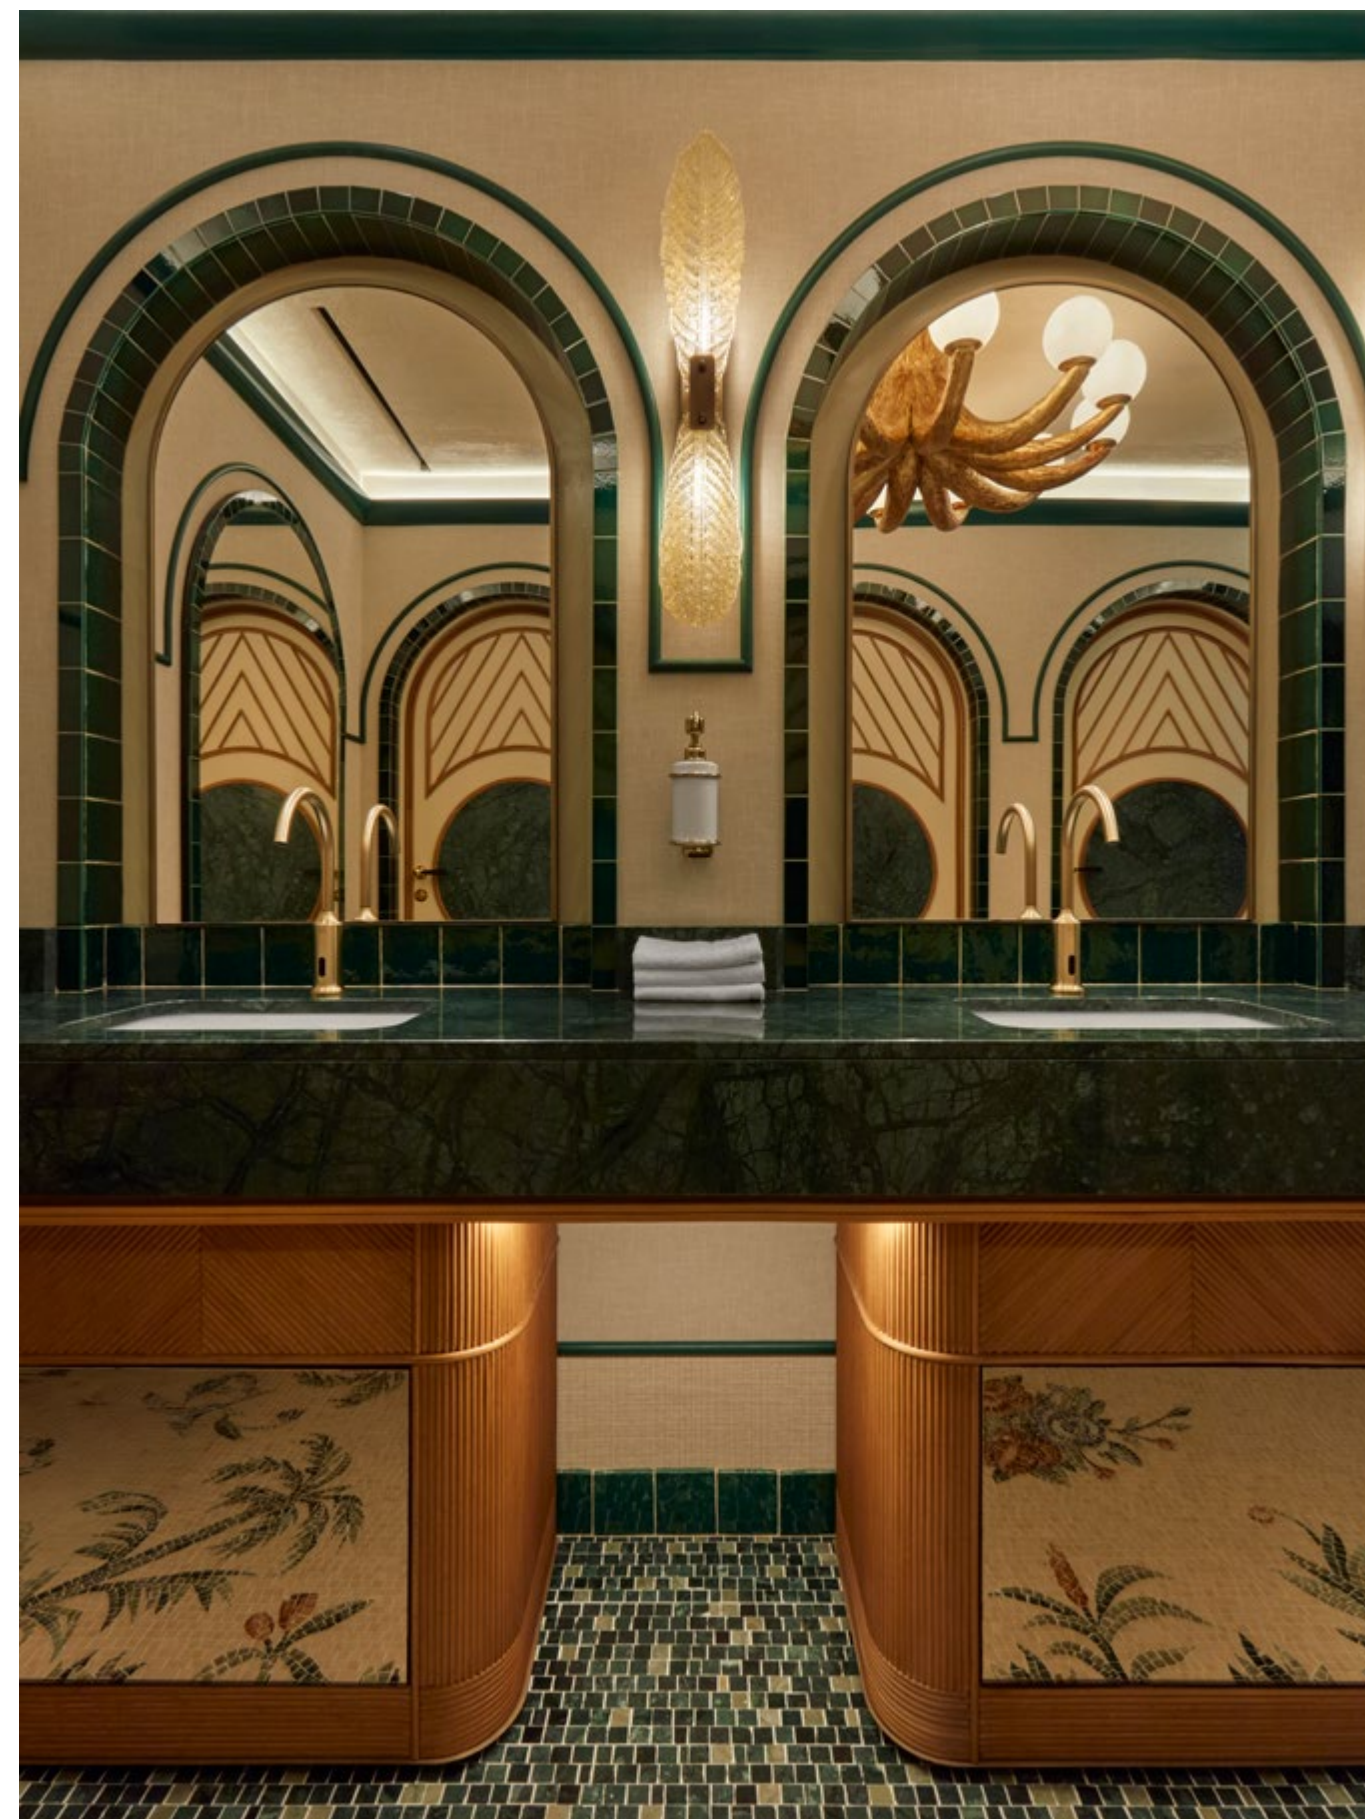

In the heart of Monte-Carlo, restaurant Amazónico combines tropical influences with a richly layered, immersive interior. Deep material tones, intricate textures and an expressive spatial rhythm create an atmosphere where hospitality and experience are inseparable.

The BOSCO collection by Lázaro Rosa-Violán brings a sculptural, tactile presence that supports the interior's layered materiality, adding rhythm and depth without competing with the space's bold identity.

In het hart van Monte-Carlo combineert restaurant Amazónico tropische invloeden met een gelaagd en meeslepend interieur. Diepe materiaaltinten, verfijnde texturen en een expressief ruimtelijk ritme zorgen voor een sfeer waarin gastvrijheid en beleving samenvallen.

De BOSCO-collectie van Lázaro Rosa-Violán voegt een sculpturale, tactiele aanwezigheid toe die de gelaagde materialiteit versterkt en ritme en diepte aanbrengt, zonder het uitgesproken karakter van het interieur te overheersen.