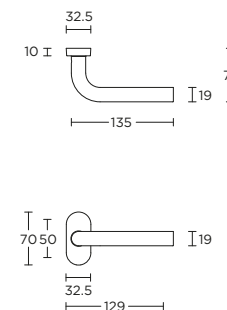

- LBN32
- LBY32
- LBB32

formani.com/Q015