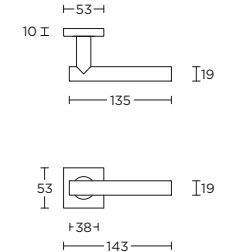

LB7-19BSQ

sprung lever handle attached to rose with metal sub-rose

deurkruk vast-draaibaar
geveerd op rozet met metalen
onderconstructie

- BSQN53
- BSQY53
- BSQB53
- BSQWC53

formani.com/Q020

- satin stainless steel
- satin black
- PVD gunmetal
- bronze
- white
- PVD satin gold
- PVD light bronze
- PVD champagne