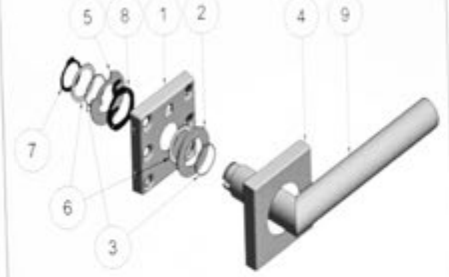

BASICS LB2-19
PVD light bronze

BASICS LBII-19 BSQ

spring lever handle on rose
stainless steel

Pos.	Part Number	Description	Material
1	TRIGGER LBII-19 R HANDLE BSQ V01	HANDLE WITHOUT ROSE BR	SPRNG
2	PL. ROSE MOUNT	ROSE	PL. 1.4308
3	SPR. POST COIL SPRING	SPRING	SPRNG
4	ROSE POST	ROSE POST	PL. 1.4308
5	WASHER 10	WASHER 10	PL. 1.4308
6	WASHER 10	WASHER 10	PL. 1.4308
7	WASHER 10	WASHER 10	PL. 1.4308
8	WASHER 10	WASHER 10	PL. 1.4308
9	ROSE SIDE BRG	ROSE SIDE BRG	PL. 1.4308