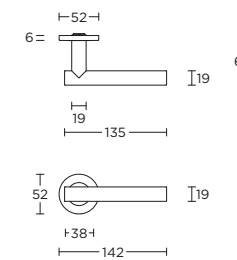

LB7L-19

sprung lever handle attached to rose with metal sub-rose
EN1906 class 3 certified

deurkruk vast-draaibaar geveerd op rozet met metalen onderconstructie
EN1906 klasse 3 gecertificeerd

- LBN50
- LBY50
- LBB50
- LBWC50

formani.com/Q019