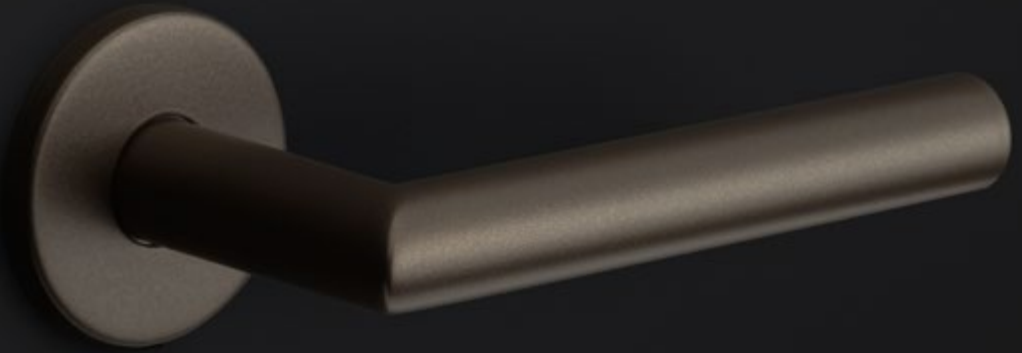

BASICS LB2-19
PVD light bronze

BASICS LBII-19 BSQ

spring lever handle on rose
stainless steel

Pos.	Part Number	Description	Material
1	TRIGGER LBII-19 R HANDLE BSQ V01	HANDLE WITHOUT ROSE BR	SPRNG
2	PL. ROSE MOUNT	ROSE	PL. 1.4308
3	SPR. POST COIL SPRING	SPRING	SPRNG
4	ROSE POST	ROSE POST	PL. 1.4308
5	WASHER 10	WASHER 10	PL. 1.4308
6	WASHER 10	WASHER 10	PL. 1.4308
7	WASHER 10	WASHER 10	PL. 1.4308
8	WASHER 10	WASHER 10	PL. 1.4308
9	ROSE SIDE BRG	ROSE SIDE BRG	PL. 1.4308

FORMAN®

BASICS LBII-19 BSQ V01

BASICS LB2-19
satin stainless steel

BASICS LB2-19
polished stainless steel

BASICS LB2-19
white

BASICS LB2-19
PVD gunmetal

BASICS LB2-19
PVD champagne

BASICS LB2-19
PVD satin gold

BASICS LB2-19
bronze

In detail

Consistency across door components

In interior and architectural projects, detail plays an increasingly explicit role within the overall spatial composition. Hardware is not approached as a standalone element, but as part of the transition between spaces.