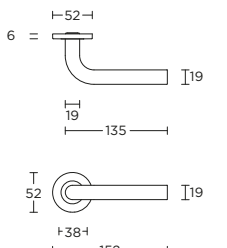

sprung lever handle attached to rose
with metal sub-rose
EN1906 class 3 certified

deurkruk vast-draaibaar
geveerd op rozet met metalen
onderconstructie
EN1906 klasse 3 gecertificeerd

- LBN50
- LBY50
- LBB50
- LBWC50

formani.com/Q014