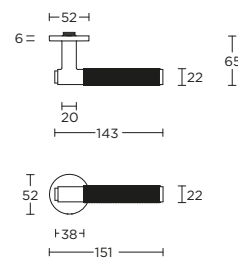

LB5-22

sprung lever handle attached to rose with metal sub-rose
EN1906 class 3 certified

deurkruk vast-draaibaar
geveerd op rozet met metalen
onderconstructie
EN1906 klasse 3 gecertificeerd

- LBN50
- LBY50
- LBB50
- LBWC50

formani.com/Q141