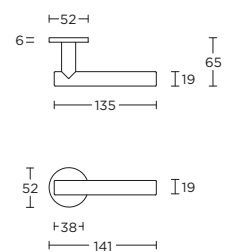

LB7-19

sprung lever handle attached to rose with metal sub-rose
EN1906 class 3 certified

deurkruk vast-draaibaar
geveerd op rozet met metalen
onderconstructie
EN1906 klasse 3 gecertificeerd

- LBN50
- LBY50
- LBB50
- LBWC50

formani.com/Q018