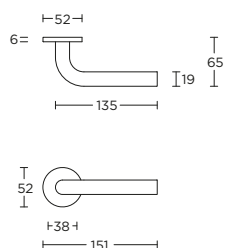

- LBN50
- LBY50
- LBB50
- LBWC50

formani.com/Q013