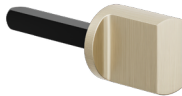

PVD-SH | forte® new
Oro champagne satinato
Champagne satin gold