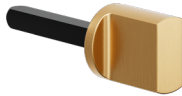

*Click & Close generates a **matching set** of objects: **key and handle** appear with the **same finish**. Bright, satin and matt tones, also with **forte® PVD** technology, to choose from Dnd's broad catalogue.*

PVD | forte®
Oro lucido
Bright gold

PVN | forte® new
Nickel lucido
Bright nickel

PVD-BG | forte®
Oro antico lucido
Antique bright gold

PVX | forte®
Inox satinato
Satin steel

PVD-SG | forte®
Oro antico satinato
Antique satin gold