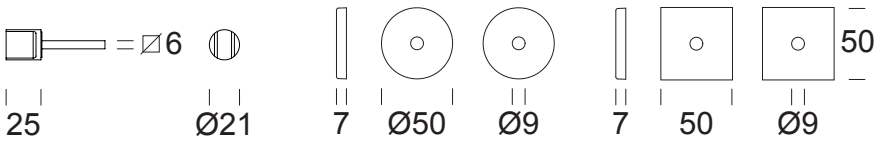

design:
Dnd technical division

Ottone
Brass

made in italy

CM01K

CM11K

Copertina /
Cover

Leonardo Sonnoli
Irene Bacchi
- Studio Sonnoli -

Progetto grafico /
Graphic design
Dnd marketing dept.