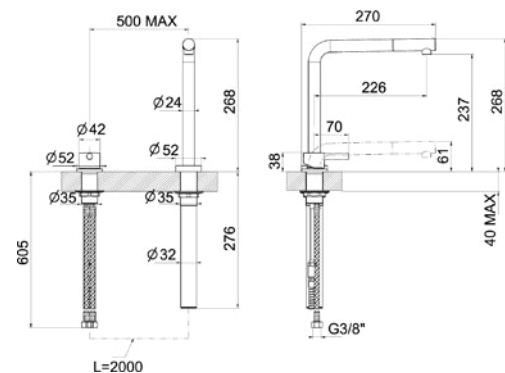

## ATHOM PALE GOLD

44

Finishing	PVD pale gold
Swivel angle	180°
Installation hole	Ø 35 mm
Cartridge	ceramic disc
Spray	extractable

Cod. **SS 02723**

## CIRCLE

45

Finishing	Inox Brushed
Swivel angle	360°
Installation hole	Ø 35 mm
Cartridge	ceramic disc
Spray	extractable

Cod. **SS 02700**