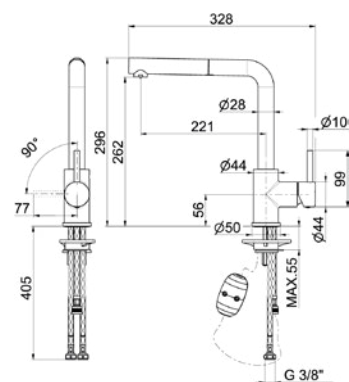

Finishing	PVD gun metal
Swivel angle	180°
Installation hole	Ø 35 mm
Cartridge	ceramic disc
Spray	extractable