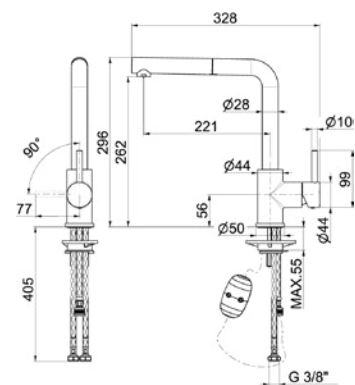

## ATHOM COPPER BRONZE

43

Finishing	PVD copper bronze
Swivel angle	180°
Installation hole	Ø 35 mm
Cartridge	ceramic disc
Spray	extractable

Cod. **SS 02722**

## ATHOM PALE GOLD

44

Finishing	PVD pale gold
Swivel angle	180°
Installation hole	Ø 35 mm
Cartridge	ceramic disc
Spray	extractable

Cod. **SS 02723**

## CIRCLE

45

Finishing	Inox Brushed
Swivel angle	360°
Installation hole	Ø 35 mm
Cartridge	ceramic disc
Spray	extractable

Cod. **SS 02700**

## CIRCLE STEEL

52

Material	Stainless steel AISI 316 L
Finishing	Brushed
Swivel angle	360°
Installation hole	Ø 35 mm
Cartridge	ceramic disc
Spray	extractable

Cod. **SS 02802**