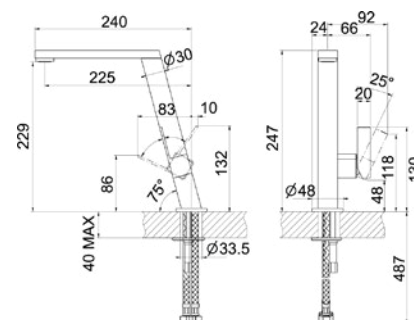

## CIRCLE

45

Finishing	Inox Brushed
Swivel angle	360°
Installation hole	Ø 35 mm
Cartridge	ceramic disc
Spray	extractable

Cod. **SS 02700**

## UBER

46

Material	Stainless steel AISI 304
Finishing	Brushed
Swivel angle	360°
Installation hole	Ø 35 mm
Cartridge	ceramic disc

Cod. **SS 02720**

## VERTIGO

47

Finishing	Inox Brushed
Swivel angle	360°
Installation hole	Ø 35 mm
Cartridge	ceramic disc

Cod. **SS 01164**

## CIRCLE STEEL

52

Material	Stainless steel AISI 316 L
Finishing	Brushed
Swivel angle	360°
Installation hole	Ø 35 mm
Cartridge	ceramic disc
Spray	extractable

Cod. **SS 02802**