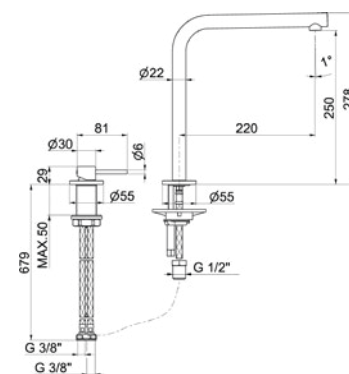

## HERO

39

Finishing	Inox Brushed
Swivel angle	360°
Installation hole	Ø 35 mm
Cartridge	ceramic disc
Spray	flexible with magnet

Cod. **SS 02724**

## ELEMENT

40

Finishing	Inox Brushed
Swivel angle	360°
Installation hole	Ø 35 mm
Cartridge	ceramic disc
Spray	extractable

Cod. **SS 02725**

## ERGO MATTE BLACK

41

Finishing	Matte black
Swivel angle	360°
Installation hole	Ø 35 mm
Cartridge	ceramic disc
Spray	extractable

Cod. **SS 02727**

## CIRCLE STEEL

52

Material	Stainless steel AISI 316 L
Finishing	Brushed
Swivel angle	360°
Installation hole	Ø 35 mm
Cartridge	ceramic disc
Spray	extractable

Cod. **SS 02802**