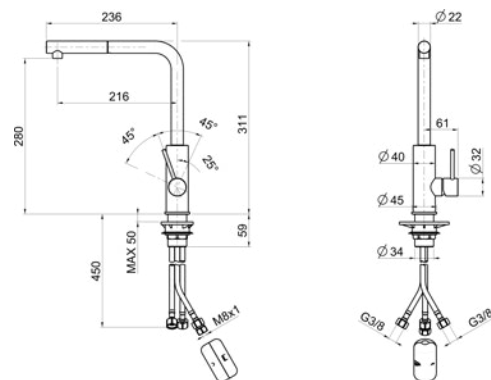

## VERTIGO

47

Finishing	Inox Brushed
Swivel angle	360°
Installation hole	Ø 35 mm
Cartridge	ceramic disc

Cod. **SS 01164**

## CIRCLE STEEL

52

Material	Stainless steel AISI 316 L
Finishing	Brushed
Swivel angle	360°
Installation hole	Ø 35 mm
Cartridge	ceramic disc
Spray	extractable

Cod. **SS 02802**

## ARIAL STEEL

59

Material	Stainless steel AISI 316 L
Finishing	Brushed
Swivel angle	360°
Installation hole	Ø 35 mm
Cartridge	ceramic disc
Spray	extractable

Cod. **SS 02820**

ARTINOX

Artinox S.p.a. certifications: