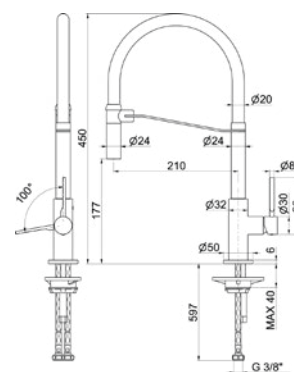

## LOFT

38

Material	Stainless steel AISI 304
Finishing	Brushed
Swivel angle	180°
Installation hole	Ø 35 mm
Cartridge	ceramic disc
Spray	extractable

Cod. **SS 02726**

## HERO

39

Finishing	Inox Brushed
Swivel angle	360°
Installation hole	Ø 35 mm
Cartridge	ceramic disc
Spray	flexible with magnet

Cod. **SS 02724**

## ELEMENT

40

Finishing	Inox Brushed
Swivel angle	360°
Installation hole	Ø 35 mm
Cartridge	ceramic disc
Spray	extractable

Cod. **SS 02725**

## CIRCLE STEEL

52

Material	Stainless steel AISI 316 L
Finishing	Brushed
Swivel angle	360°
Installation hole	Ø 35 mm
Cartridge	ceramic disc
Spray	extractable

Cod. **SS 02802**