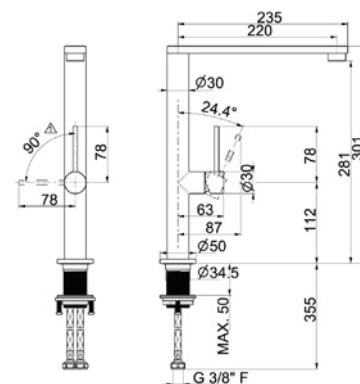

UBER

46

Material	Stainless steel AISI 304
Finishing	Brushed
Swivel angle	360°
Installation hole	Ø 35 mm
Cartridge	ceramic disc