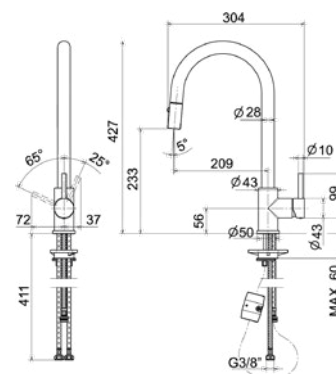

## LOFT

38

Material	Stainless steel AISI 304
Finishing	Brushed
Swivel angle	180°
Installation hole	Ø 35 mm
Cartridge	ceramic disc
Spray	extractable

Cod. **SS 02726**

## HERO

39

Finishing	Inox Brushed
Swivel angle	360°
Installation hole	Ø 35 mm
Cartridge	ceramic disc
Spray	flexible with magnet

Cod. **SS 02724**

## ELEMENT

40

Finishing	Inox Brushed
Swivel angle	360°
Installation hole	Ø 35 mm
Cartridge	ceramic disc
Spray	extractable

Cod. **SS 02725**

## CIRCLE STEEL

52

Material	Stainless steel AISI 316 L
Finishing	Brushed
Swivel angle	360°
Installation hole	Ø 35 mm
Cartridge	ceramic disc
Spray	extractable

Cod. **SS 02802**