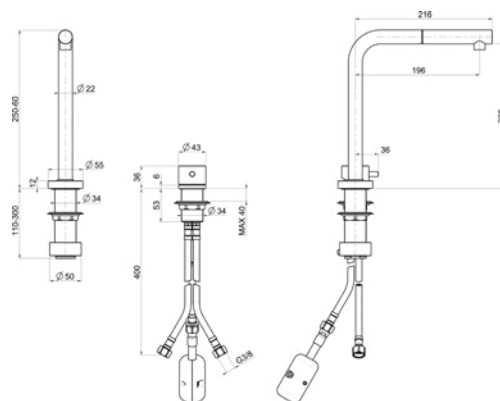

## VERTIGO

47

Finishing	Inox Brushed
Swivel angle	360°
Installation hole	Ø 35 mm
Cartridge	ceramic disc

Cod. **SS 01164**

## CIRCLE STEEL

52

Material	Stainless steel AISI 316 L
Finishing	Brushed
Swivel angle	360°
Installation hole	Ø 35 mm
Cartridge	ceramic disc
Spray	extractable

Cod. **SS 02802**