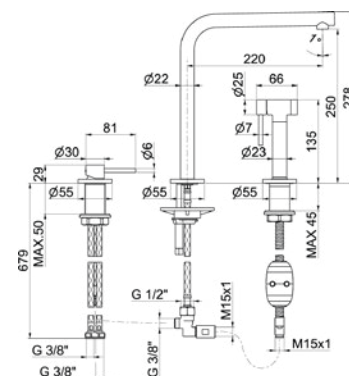

## HERO

39

Finishing	Inox Brushed
Swivel angle	360°
Installation hole	Ø 35 mm
Cartridge	ceramic disc
Spray	flexible with magnet

Cod. **SS 02724**

## ELEMENT

40

Finishing	Inox Brushed
Swivel angle	360°
Installation hole	Ø 35 mm
Cartridge	ceramic disc
Spray	extractable

Cod. **SS 02725**

## ERGO MATTE BLACK

41

Finishing	Matte black
Swivel angle	360°
Installation hole	Ø 35 mm
Cartridge	ceramic disc
Spray	extractable

Cod. **SS 02727**

## CIRCLE STEEL

52

Material	Stainless steel AISI 316 L
Finishing	Brushed
Swivel angle	360°
Installation hole	Ø 35 mm
Cartridge	ceramic disc
Spray	extractable

Cod. **SS 02802**