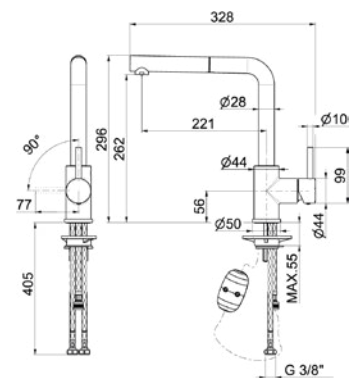

## ATHOM GUN METAL

42

Finishing	PVD gun metal
Swivel angle	180°
Installation hole	Ø 35 mm
Cartridge	ceramic disc
Spray	extractable

Cod. **SS 02721**

## ATHOM COPPER BRONZE

43

Finishing	PVD copper bronze
Swivel angle	180°
Installation hole	Ø 35 mm
Cartridge	ceramic disc
Spray	extractable

Cod. **SS 02722**

## CIRCLE

45

Finishing	Inox Brushed
Swivel angle	360°
Installation hole	Ø 35 mm
Cartridge	ceramic disc
Spray	extractable

Cod. **SS 02700**

## CIRCLE STEEL

52

Material	Stainless steel AISI 316 L
Finishing	Brushed
Swivel angle	360°
Installation hole	Ø 35 mm
Cartridge	ceramic disc
Spray	extractable

Cod. **SS 02802**